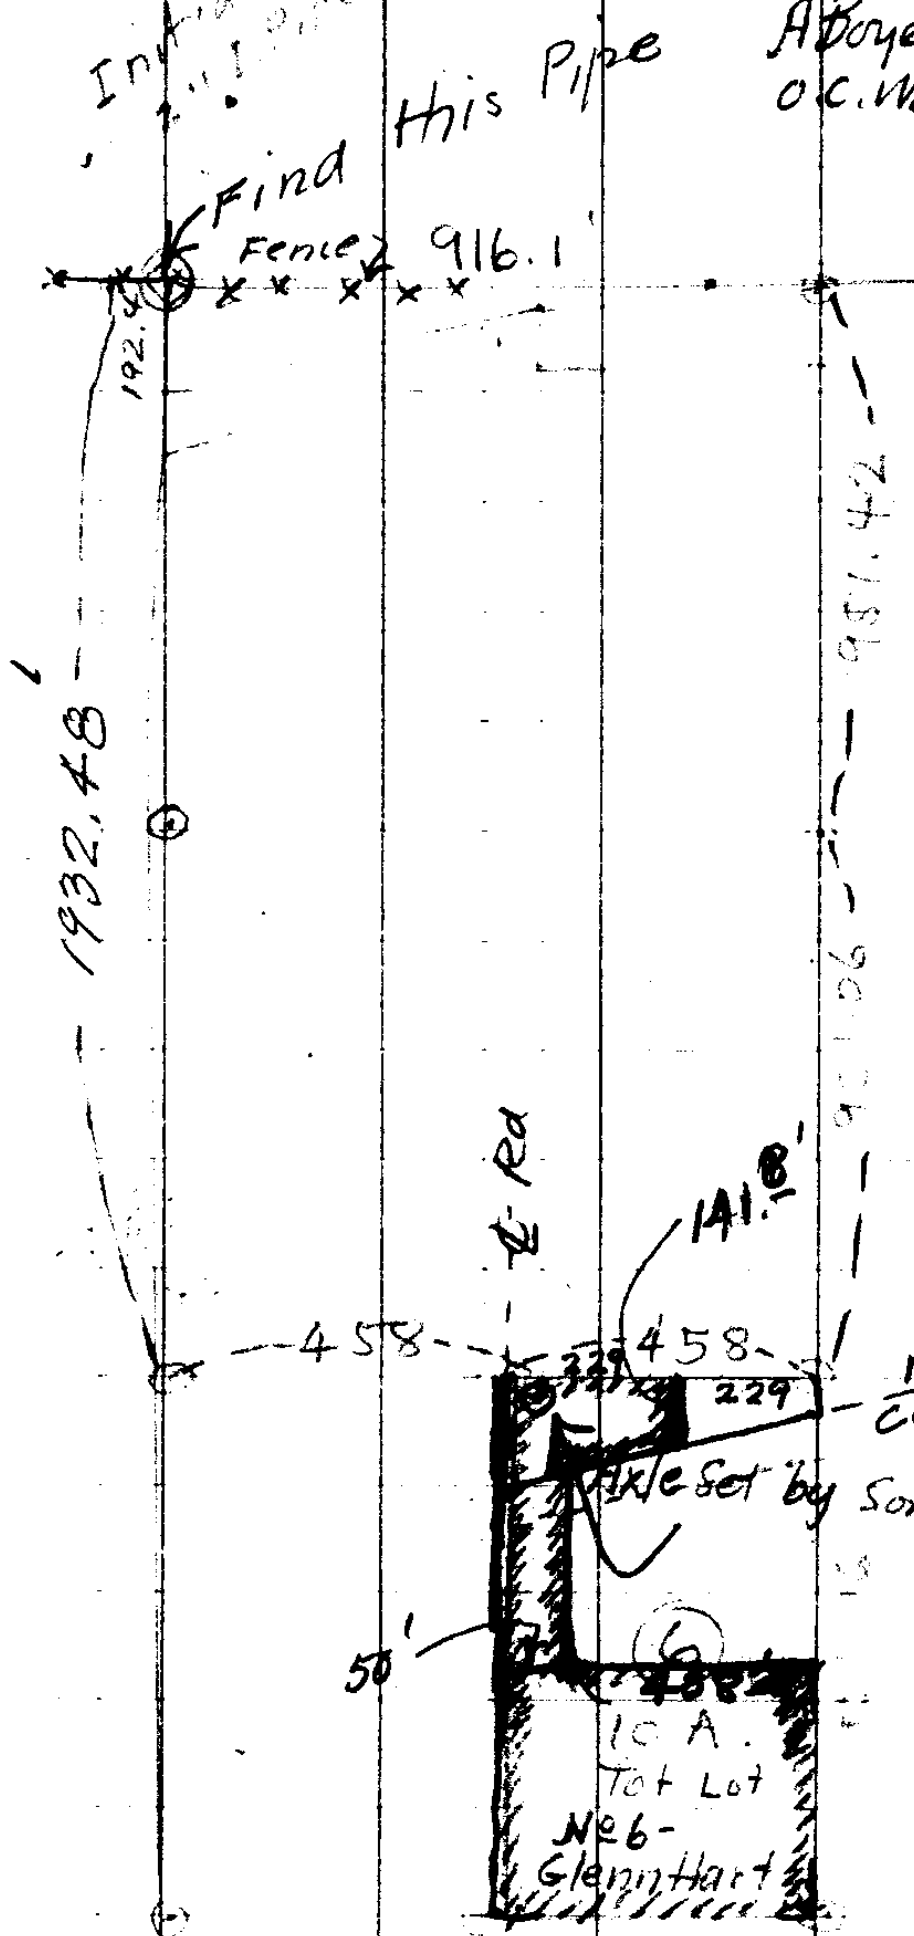

23-10

Mrs May Truman.
Camas V.

Initial P
Find this Pipe

June 12/
A Boyer
O.C. Weikel

333.00
147.8
152.2
<u>3.00</u>
452.2

981.42
951.06
951.06
951.06
<u>3834.60</u>

981.42
951.06
<u>1932.48</u>
2458
<u>229</u>

Lot 6
Glenn Hart
Tract

451.06
to car

223
E 10

Fence