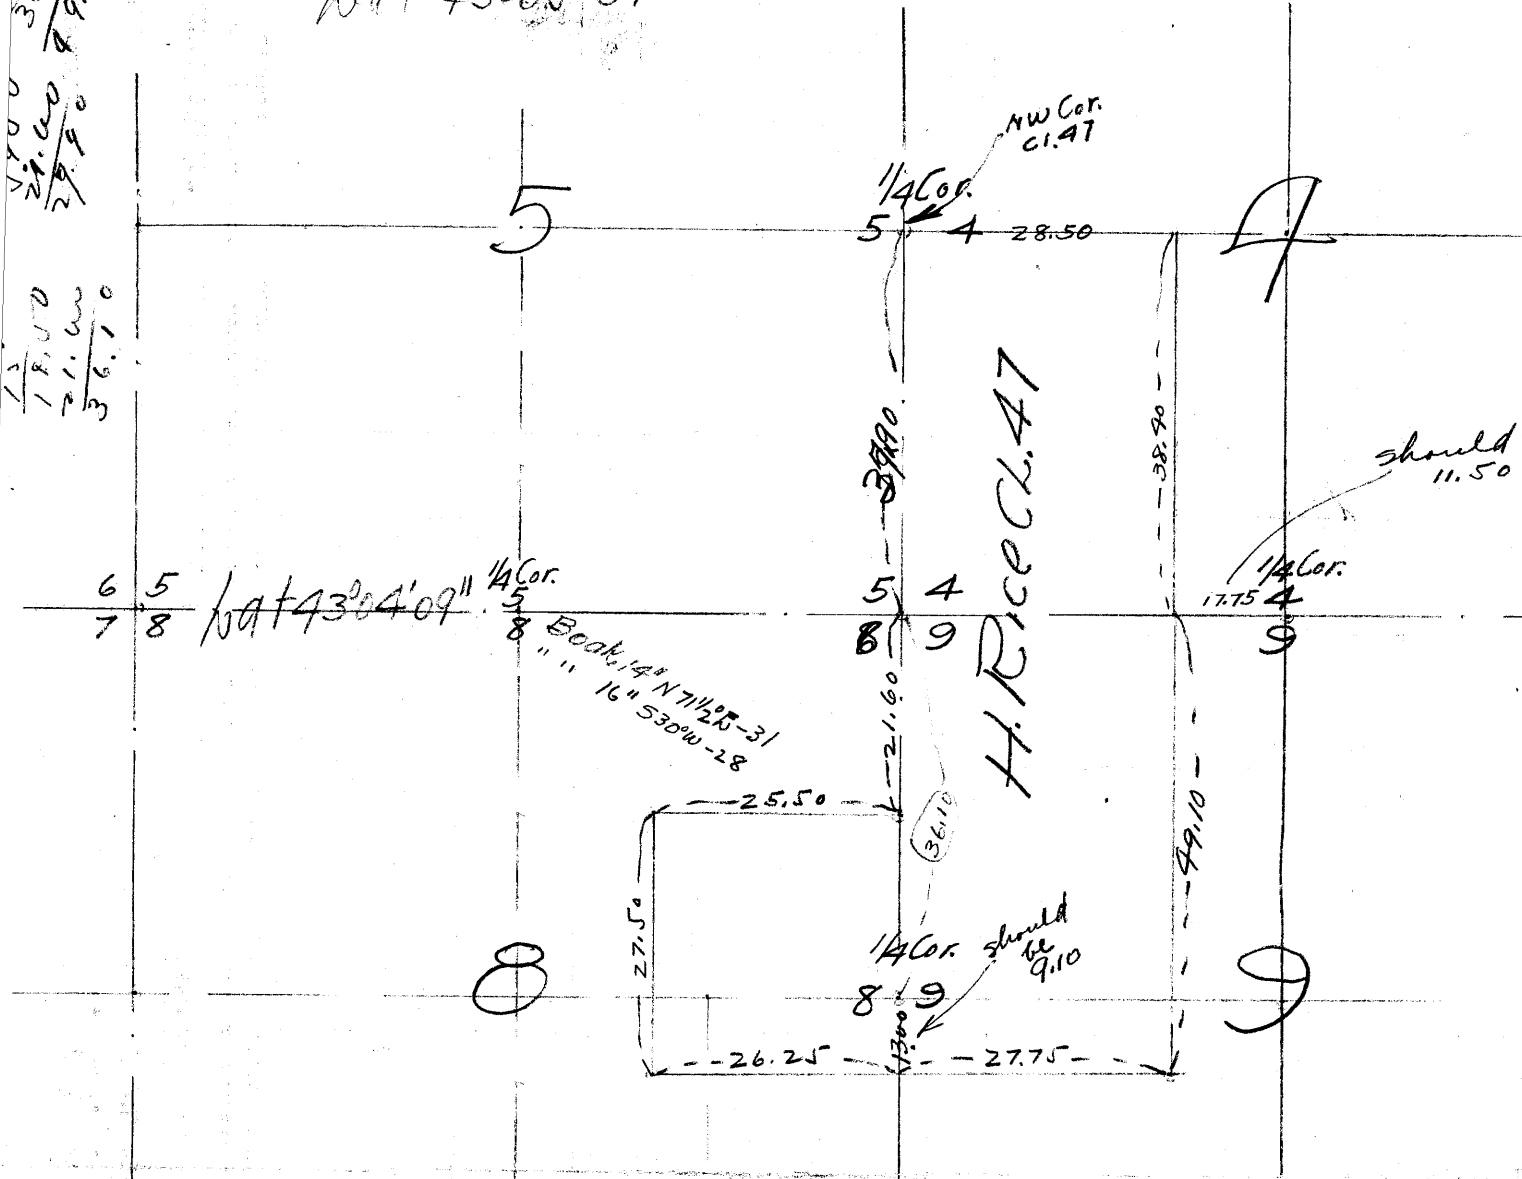

T295 R6W
 Nat 43005'01"

12
 18.00
 21.60
 29.90
 36.10

R.E. Horness

8 9 Nat 43° 03' 17" 9
 17 16 16

CS FILE FOLDER

CONTAINS

MORE

INFORMATION