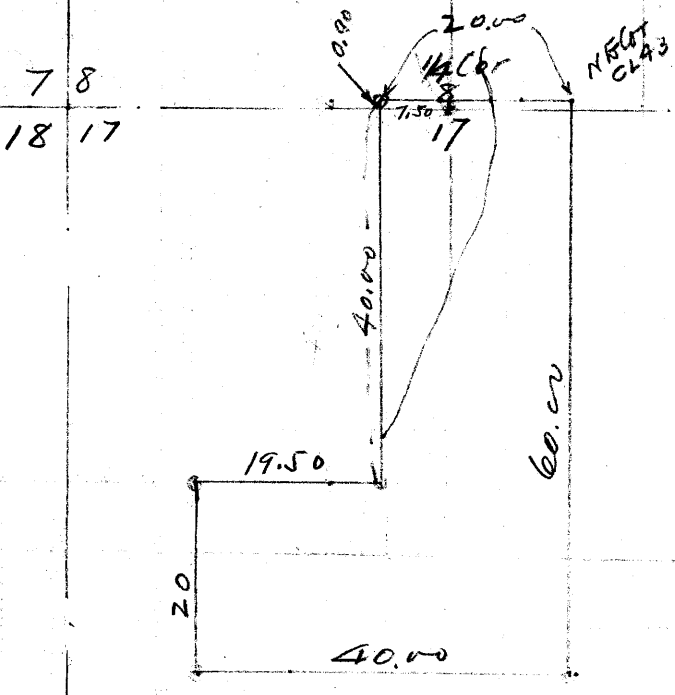

T295 R6W
 Nat 43005'01"

12
 18.00
 21.60
 29.90
 36.10

R.E. Horness

8 9 Nat 43° 03' 17" 9
 17 16 16

CS FILE FOLDER

CONTAINS

MORE

INFORMATION