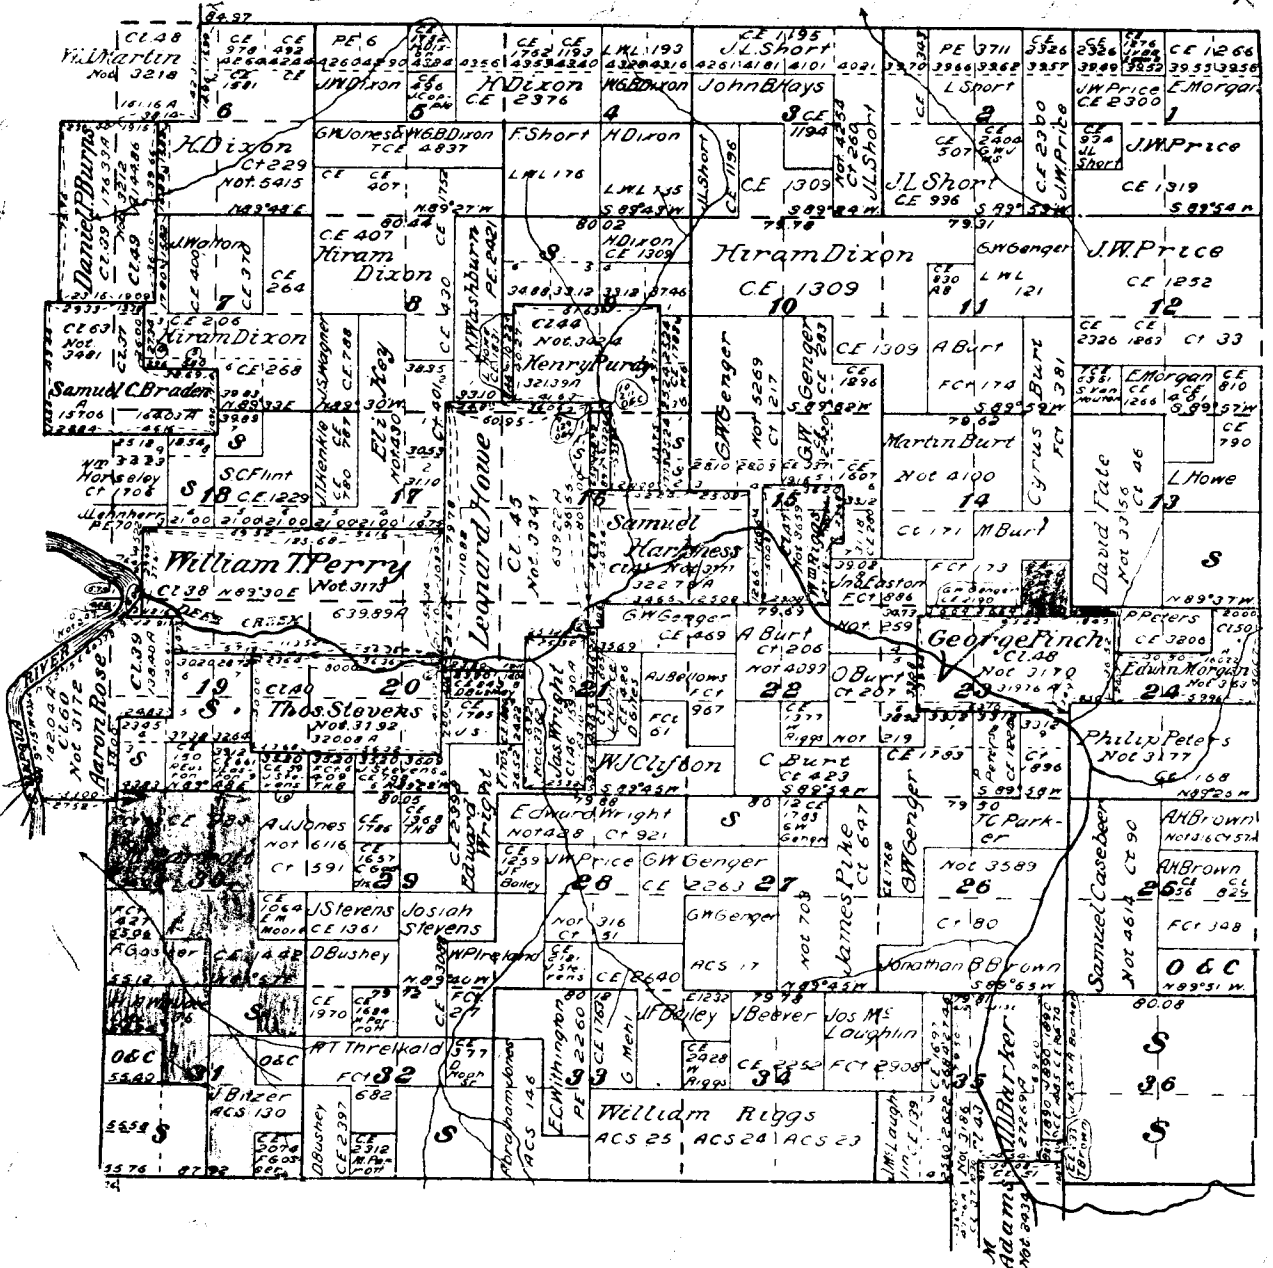

Township No. 27 South, Range No. 5 West, of the Willamette Meridian.

From
COMMERCIAL ABSTRACT OFFICE
 Roseburg Oregon

CS FILE FOLDER

CONTAINS

MORE

INFORMATION