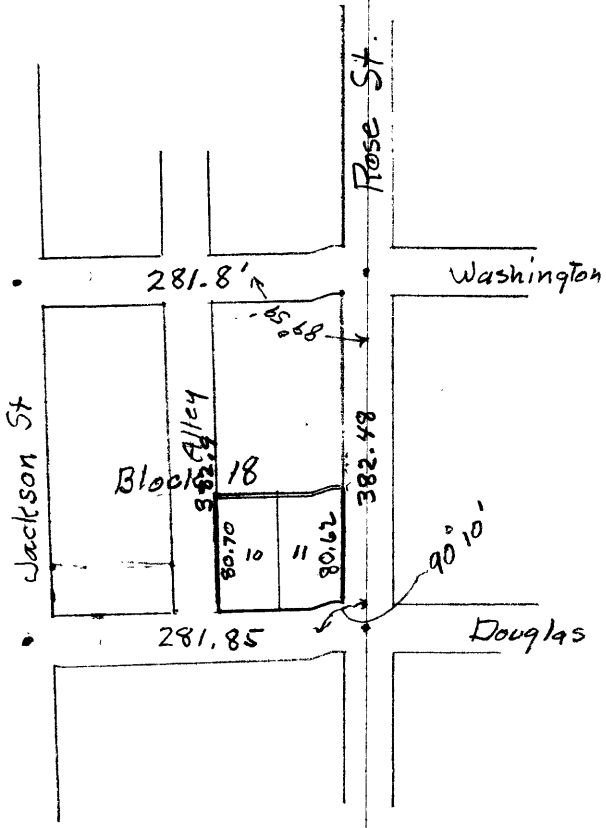

SURVEY FOR
DOUGLAS CO. CREAMERY

Feb 21, 1934

Eppstein
Wolkord
Richardson

LOTS 10-11 BLK 18

1/2 Day

Set Iron Bars or Pipe at
all four corners of Property