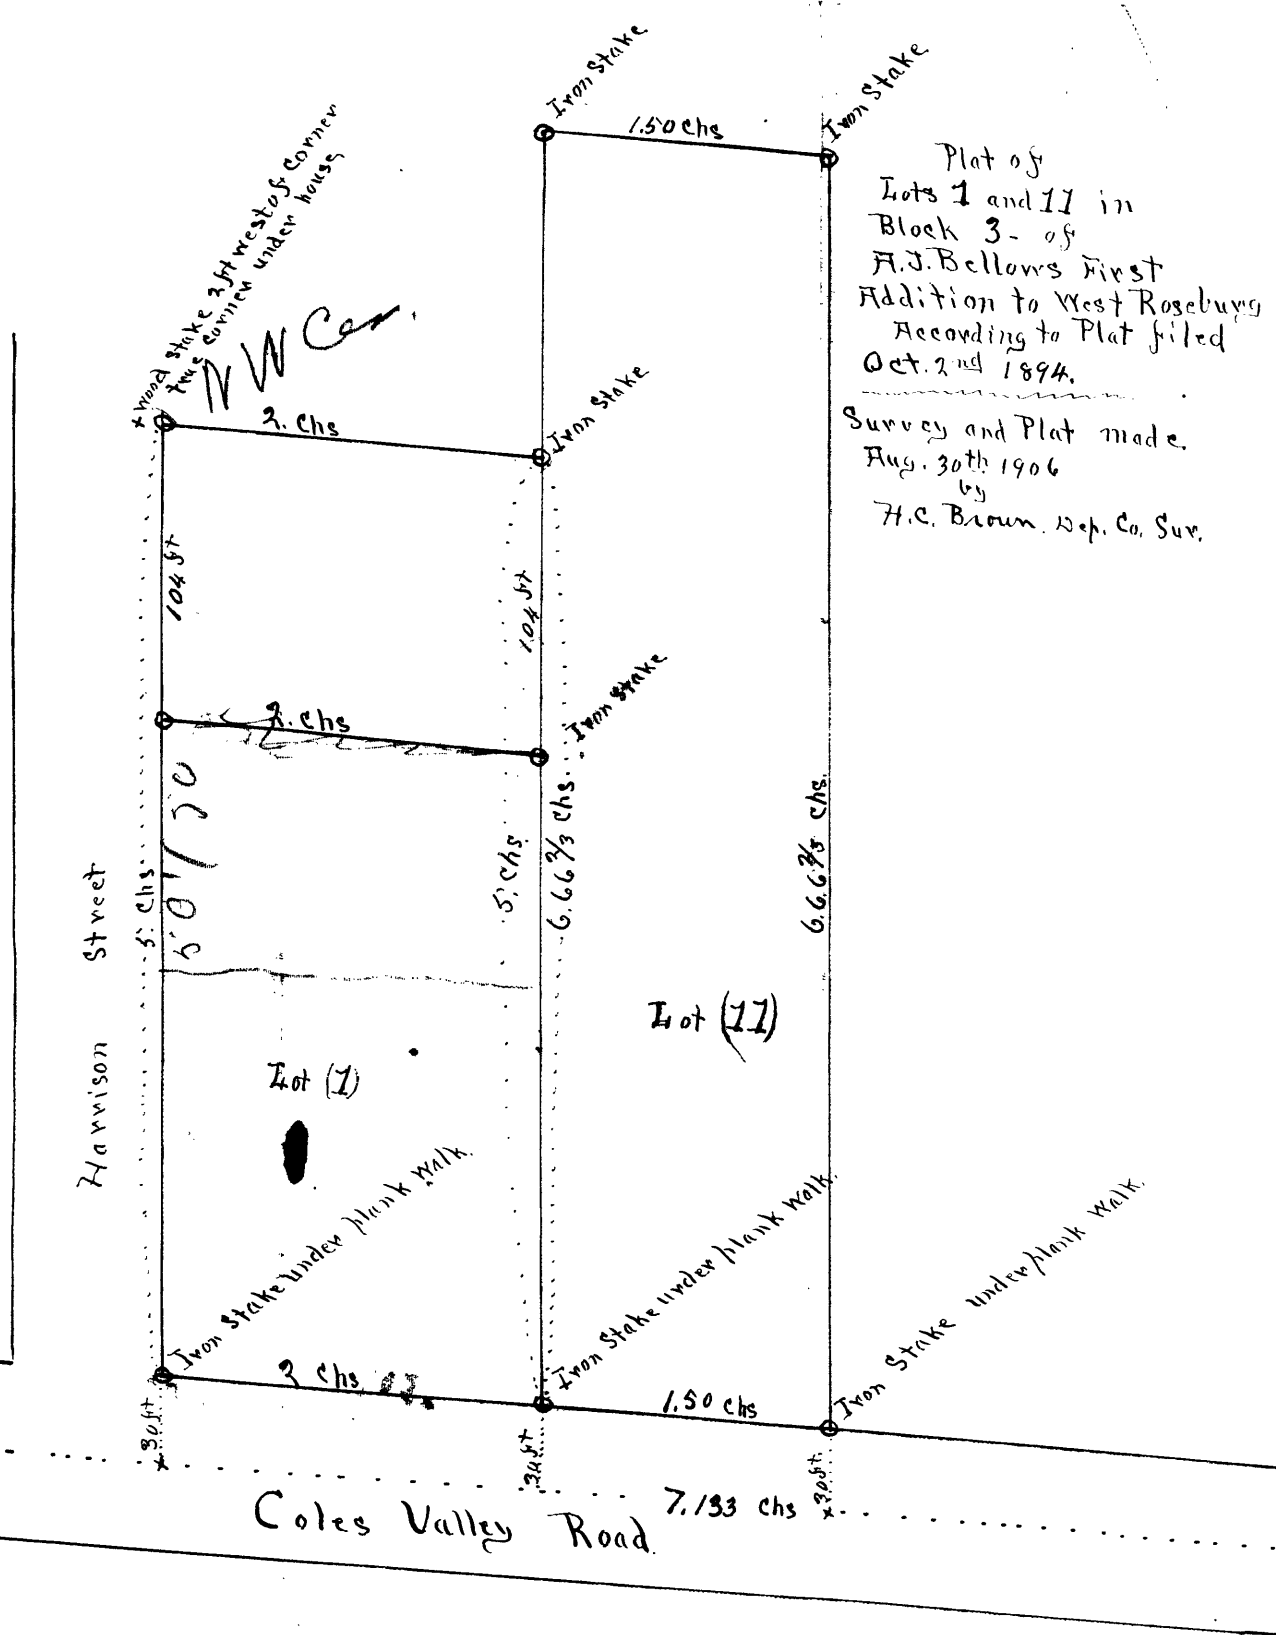

18
25

Plat of
 Lots 1 and 11 in
 Block 3- of
 A.J. Bellows First
 Addition to West Roseburg
 According to Plat filed
 Oct. 2nd 1894.

Survey and Plat made
 Aug. 30th 1906
 by
 H.C. Brown, Dep. Co. Sur.

Iron Stake in Center of
 Coles Valley Road and
 Spring St. described in original
 Plat.