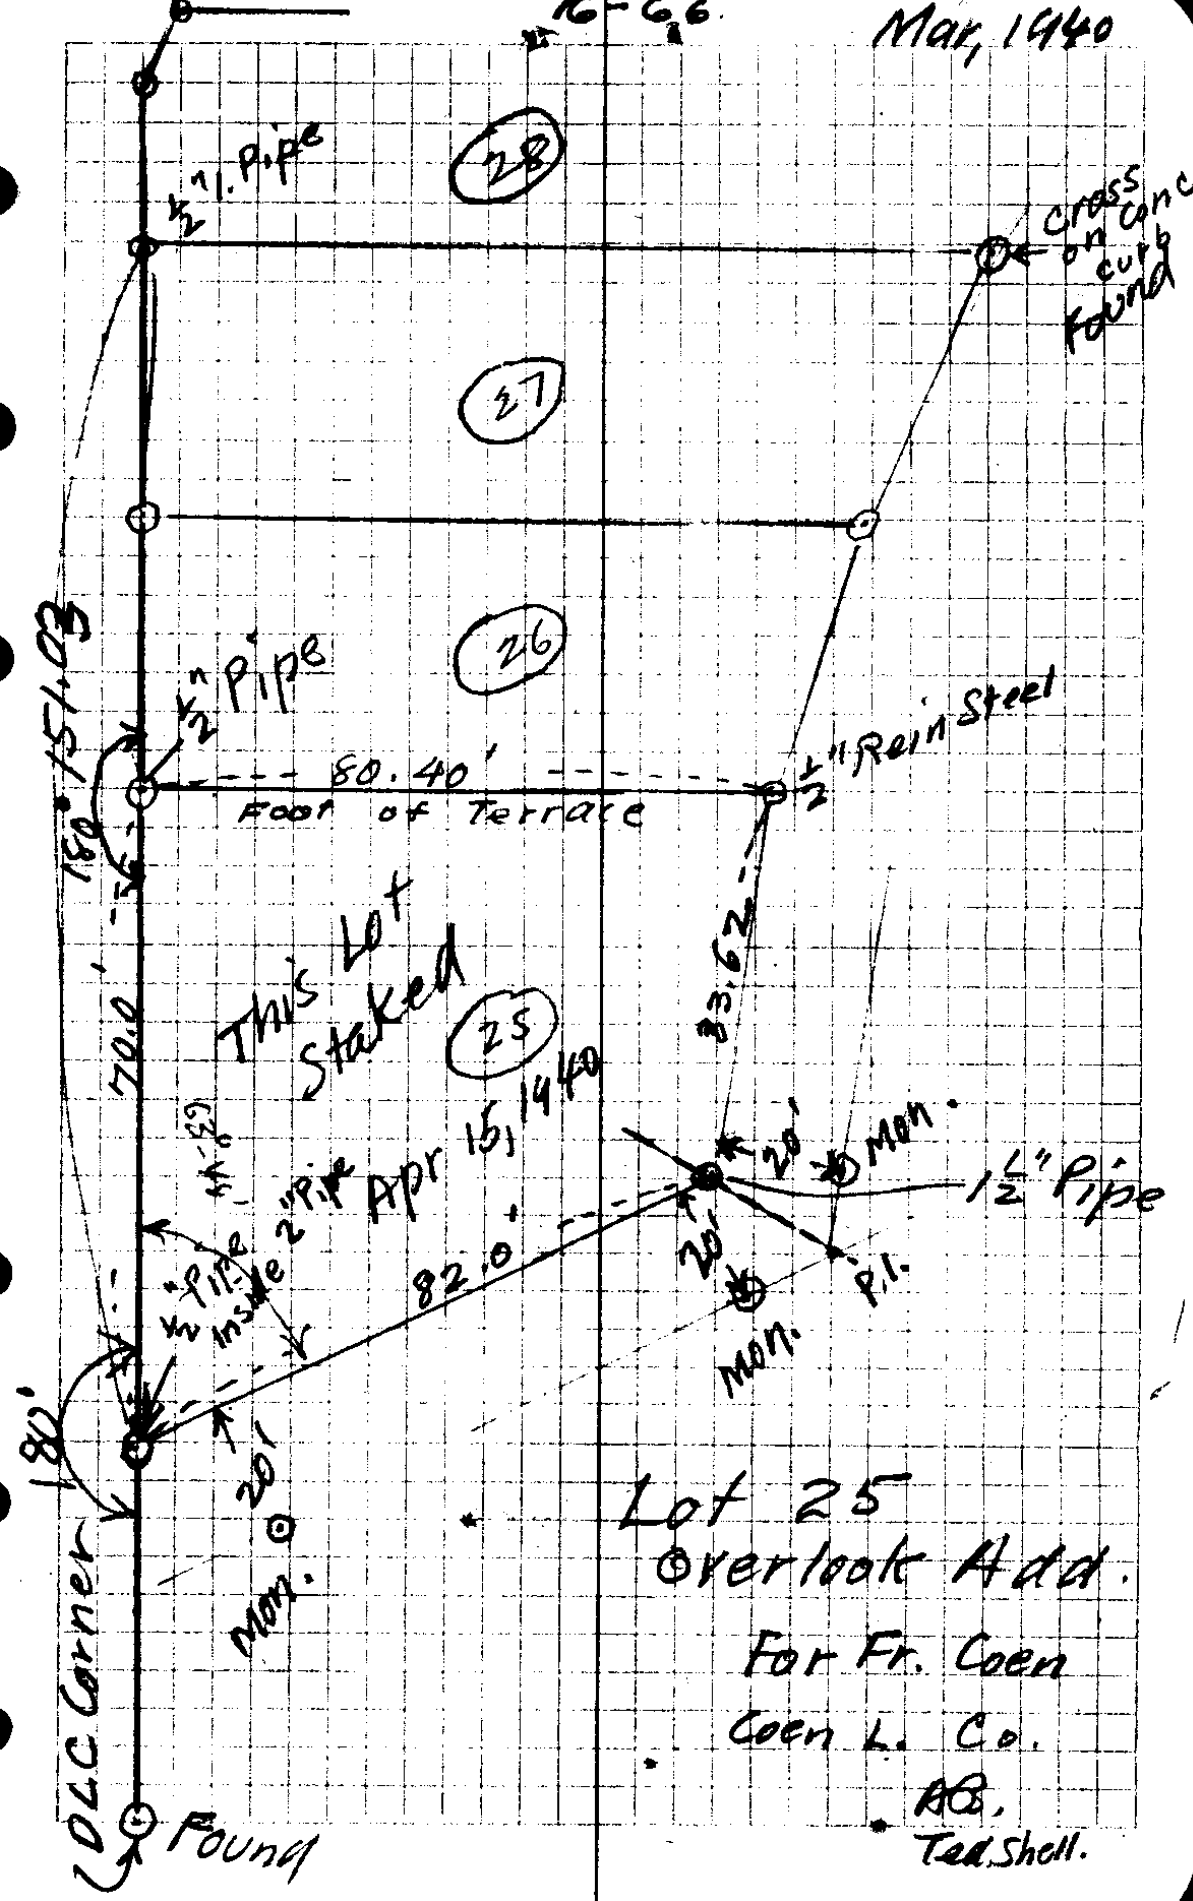

Mar, 1940

16-6.6

This Lot Staked

APR 15, 1940

Lot 25
Overlook Add.

For Fr. Coen
Coen L. Co.

AB.
Ted. Shell.