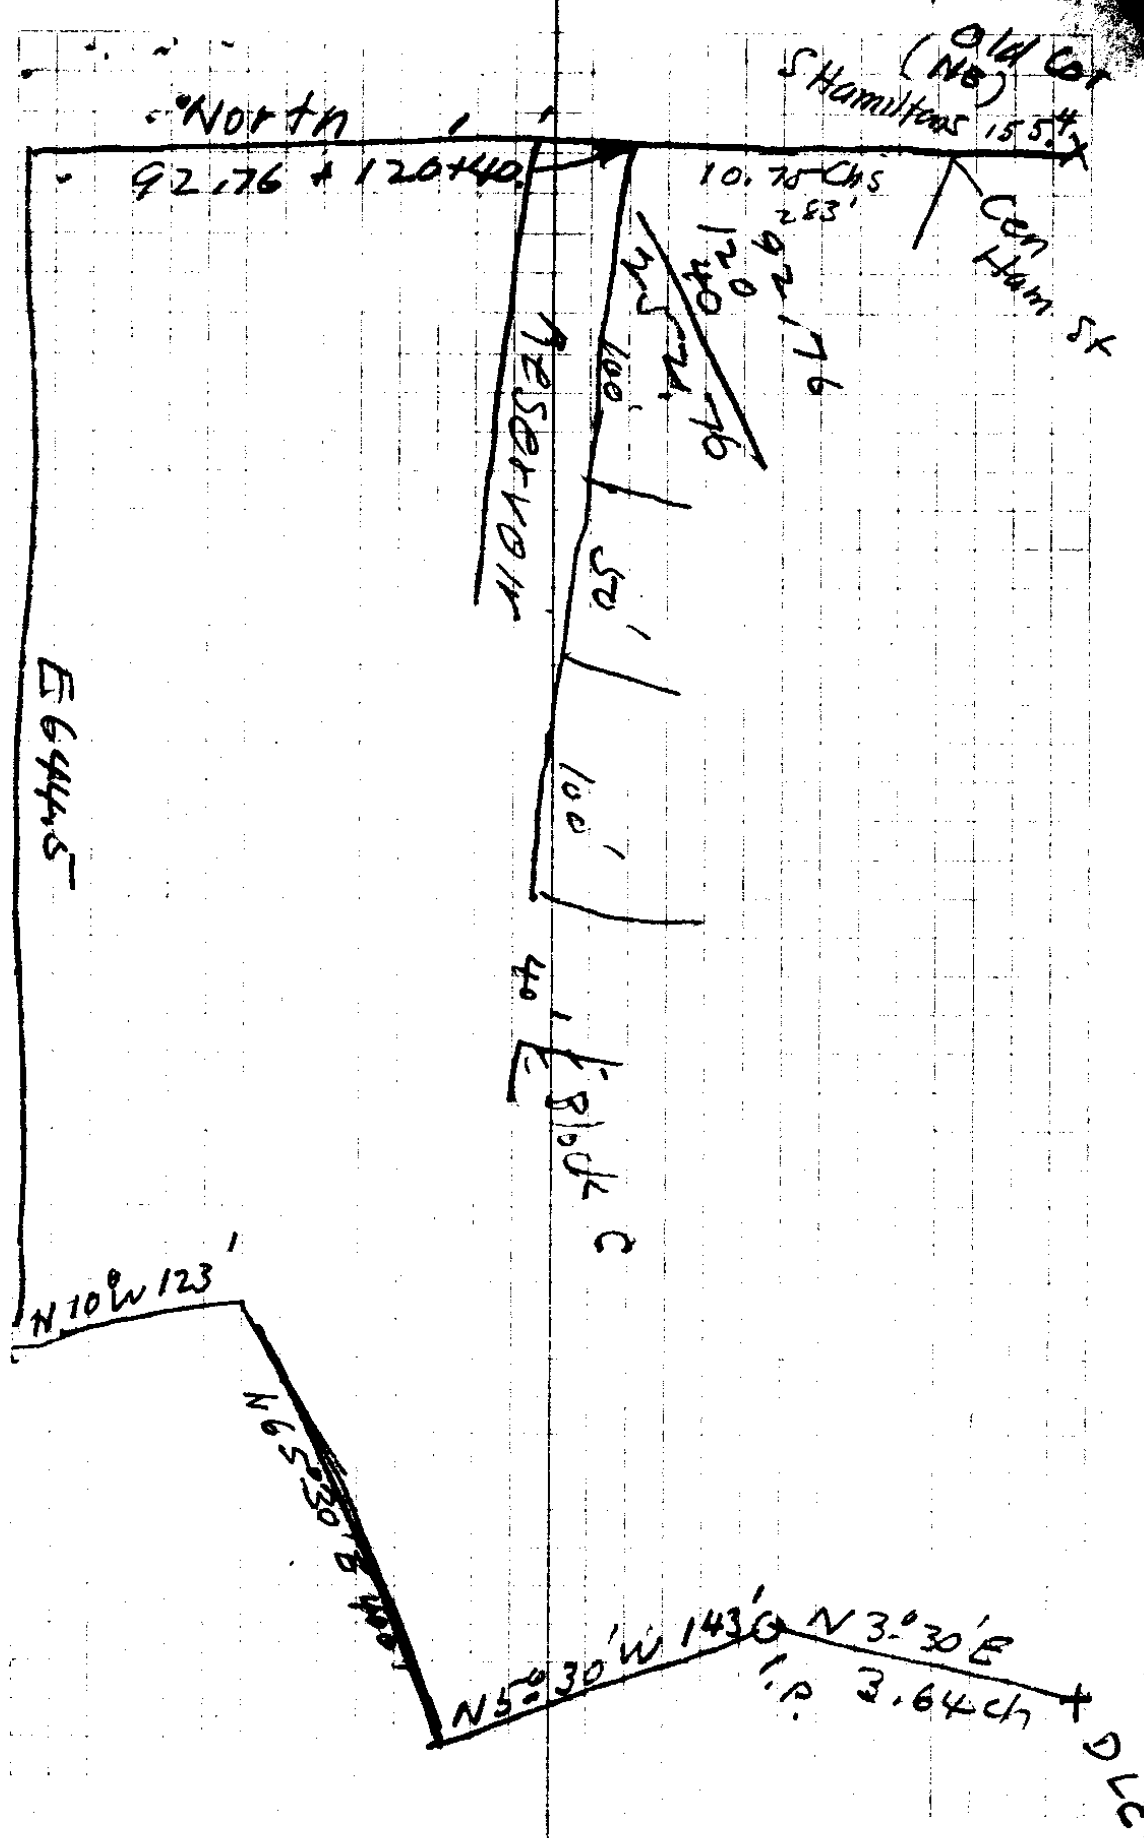

Lester Wimberly

Lots 1 to 4 and 10 to 13  
incl.

Block C, Flints Add.

Jan 17, 1940

Jan. 17, 1940.

Boyer, Richardson.

For Lester Wimberly

Found 1" Pipe OK.

Found Orig Hub set 3/4" 1. Pipe

Found Orig Hub set 3/4" 1. P.

Found 1" Pipe set by HLE for Banister in 1933 (it is just 40' across Hill St to Conc Post at cor Lot 10)

16-54

16/54