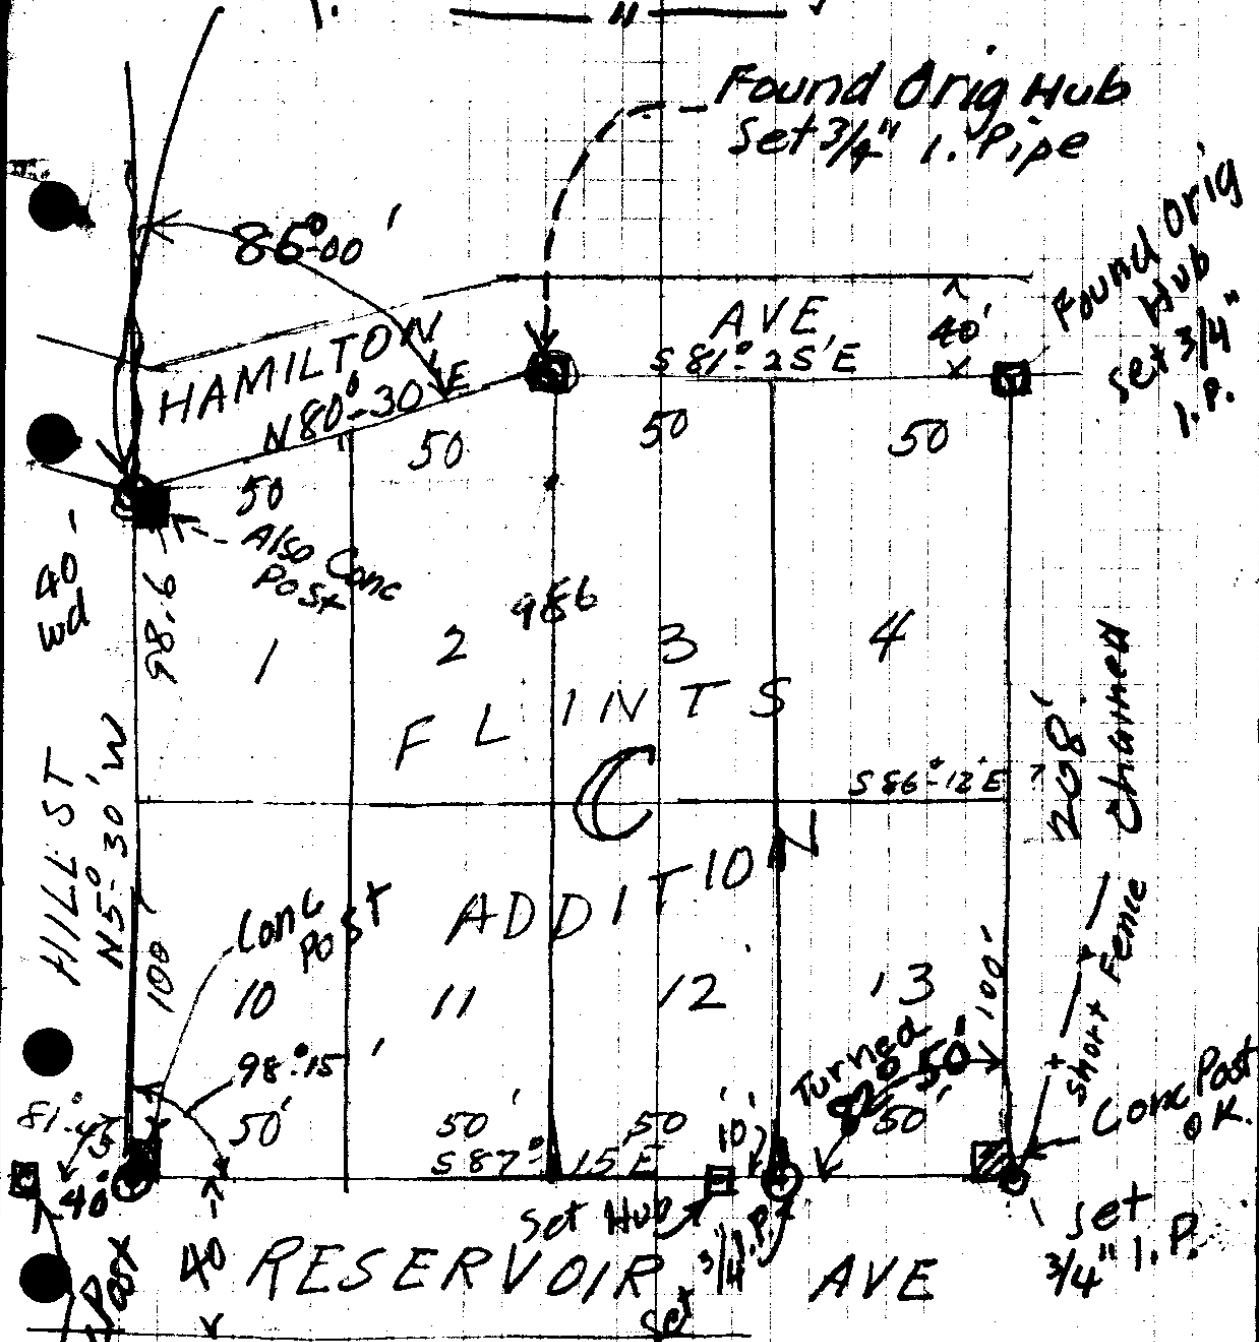

Lester Wimberly

Lots 1 to 4 and 10 to 13  
incl.

Block C, Flints Add.

Jan 17, 1940

Jan. 17, 1940.

Boyer, Richardson.

For Lester Wimberly

Found 1" Pipe OK.

Found Orig Hub set 3/4" 1. Pipe

Found Orig Hub set 3/4" 1. P.

Found 1" Pipe set by HLE for Banister in 1933 (it is just 40' across Hill St to Conc Post at cor Lot 10)

16-54

16/54