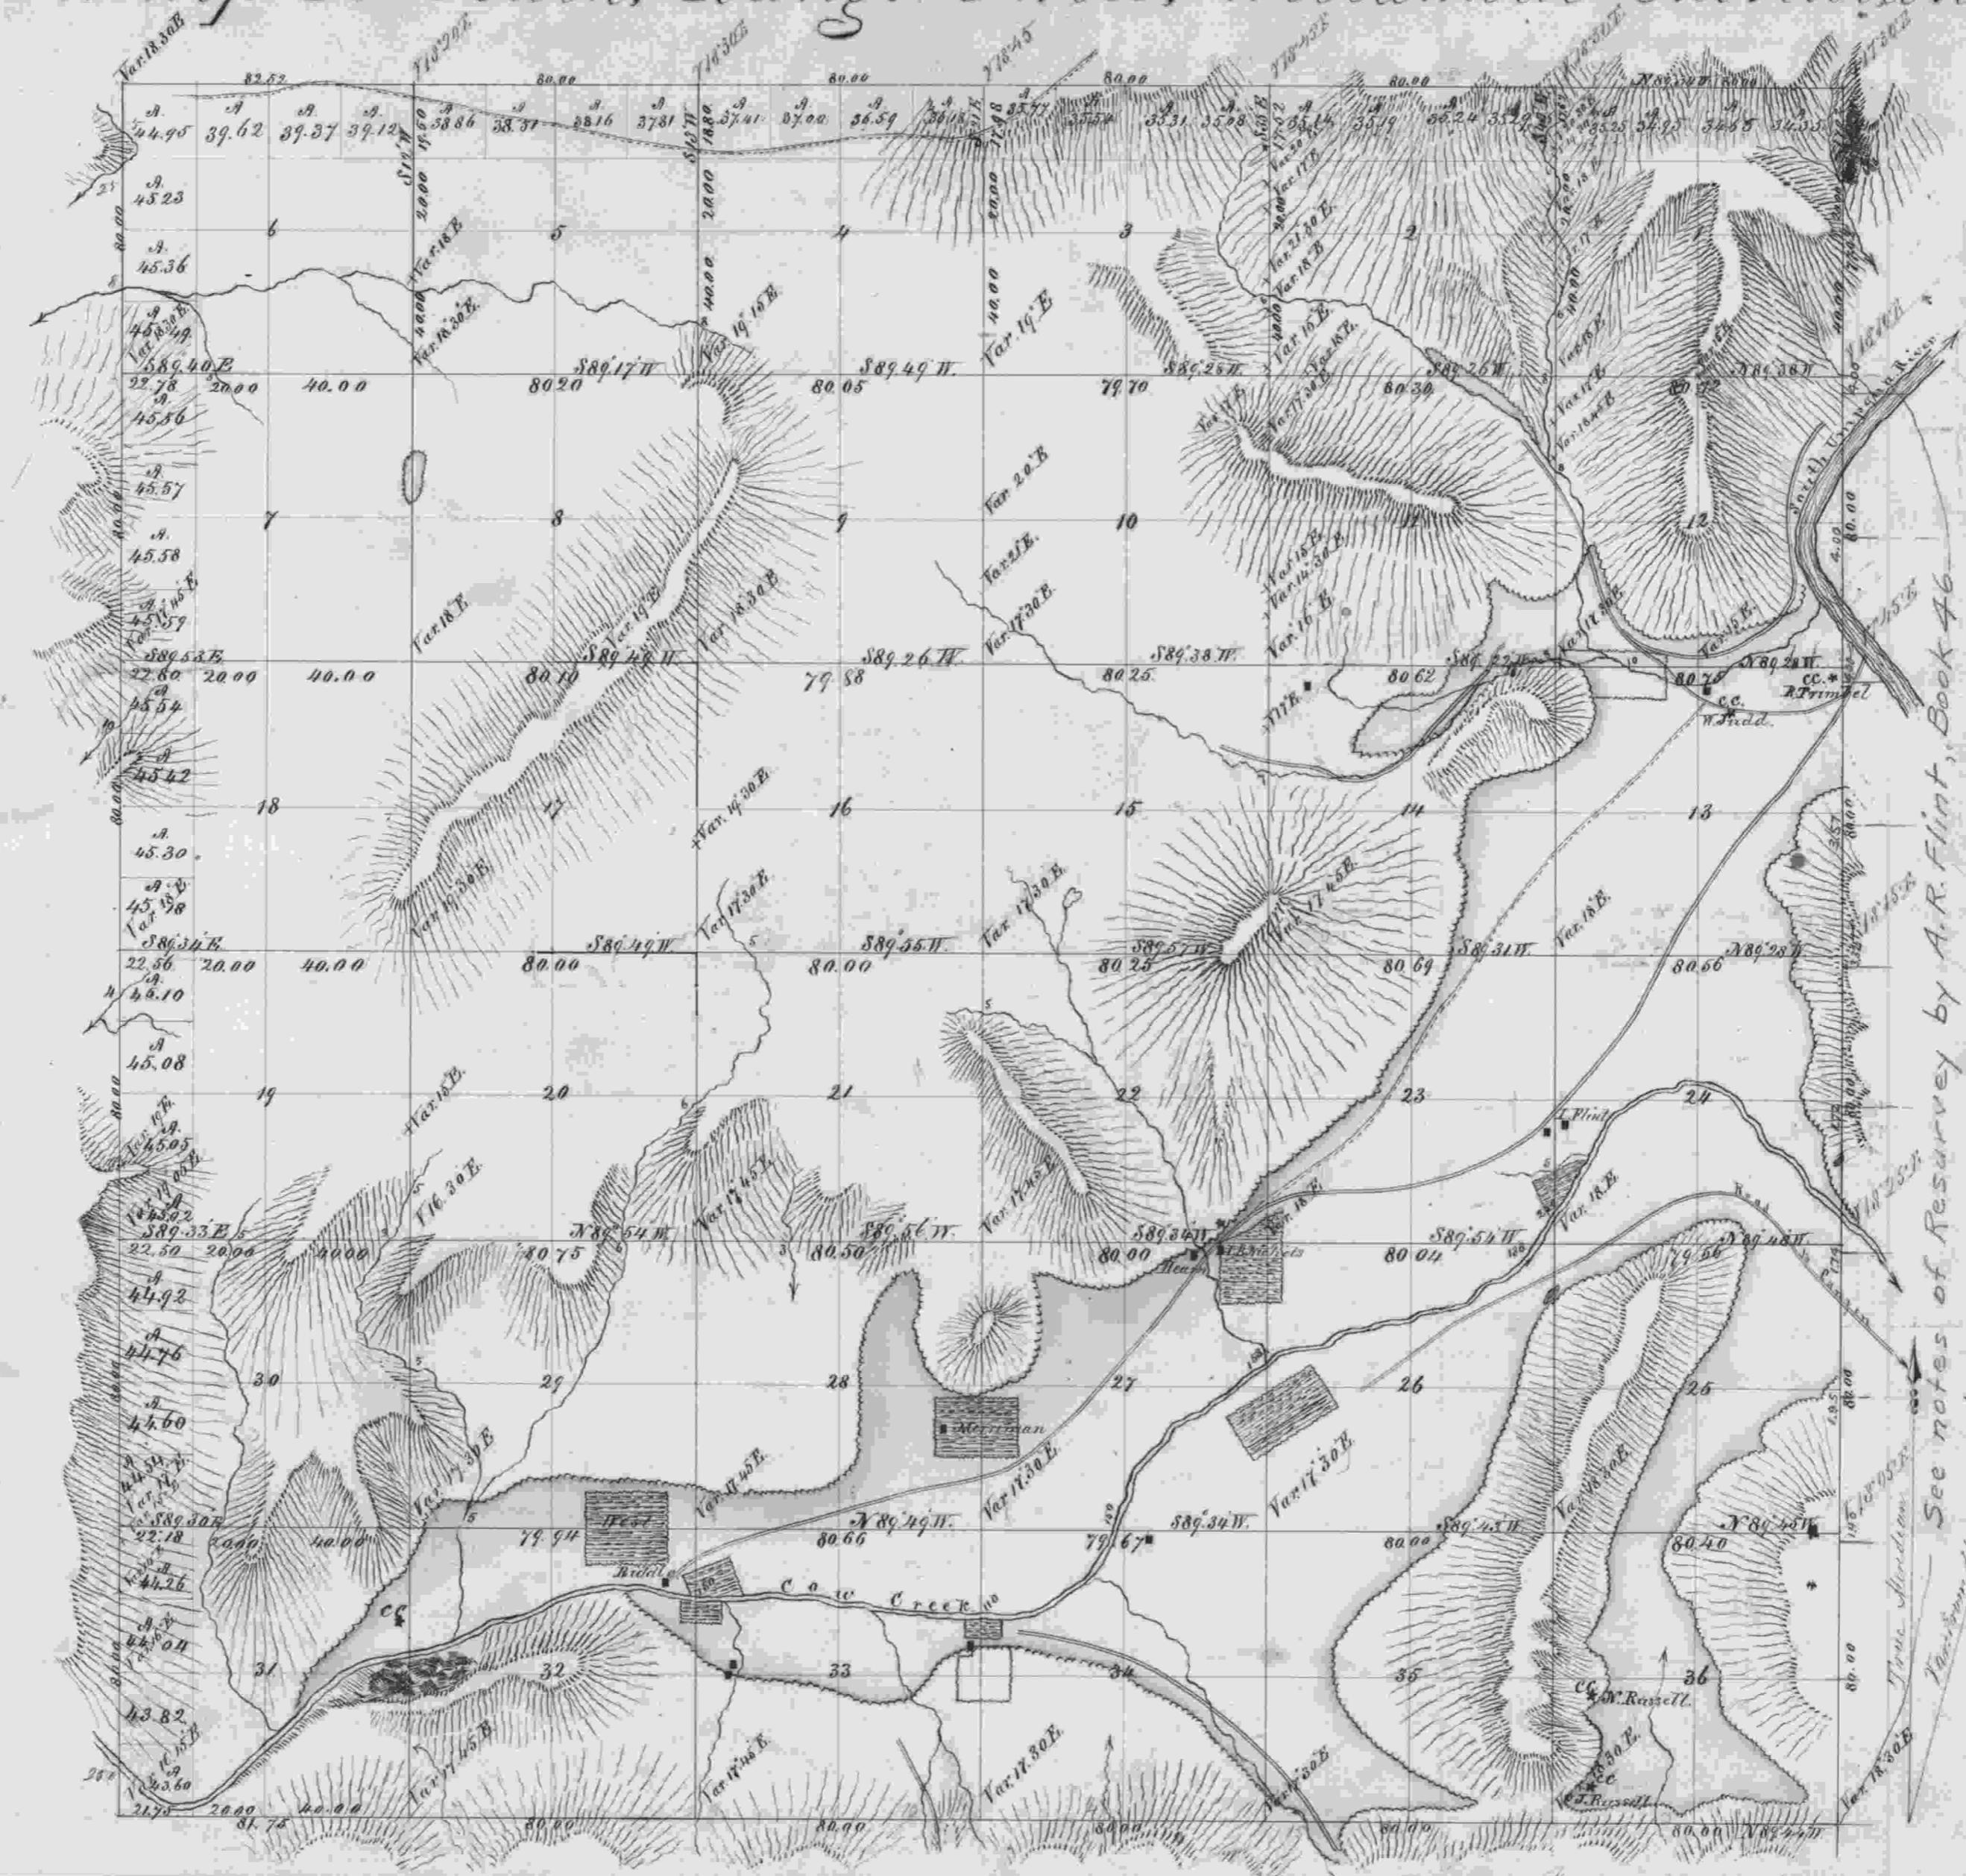

# Township 30 South, Range 6 West, Willamette Meridian.

847

See notes of Resurvey by A.R. Flint, Book 46  
Township 30 South, Range 6 West (Ford corners indicated in pencil).

Surveys designated.	By whom surveyed.	Contract.		Amt of surveys			
		No.	Date.	Miles	Chains	Links	When surveyed.
Township Lines	Ardison R. Flint.	56	March 1 <sup>st</sup> 1855	12	01	75	December 10 <sup>th</sup> 1855
Section Divisions	Ardison R. Flint.	56	March 1 <sup>st</sup> 1855	60	09	83	December 10 <sup>th</sup> 1855
Total amount of Acres.			23,079.95.				

The above Map of Township No 30 South of Range 6 West of the Willamette Meridian, Territory of Oregon is strictly conformable to the field notes of the survey thereof on file in this office which have been examined and approved.