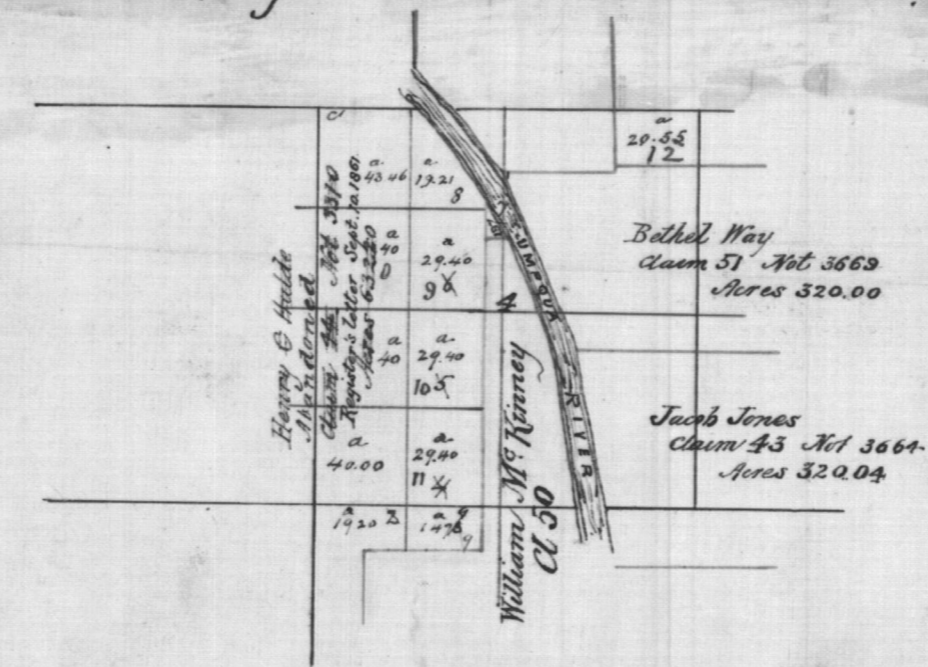

Township 27 South Range No 6 West Willamette Meridian Oregon

123133331

The above Map showing the lottings of Section 4, Township No 27 South Range No 6 West of the Willamette Meridian, Oregon is a correct copy of the original, as the same appears on file in this Office
 U.S. Surveyor General's Office
 Portland, Ogn. March 16, 1891
 W. Henry Byars
 Surveyor General for Oregon