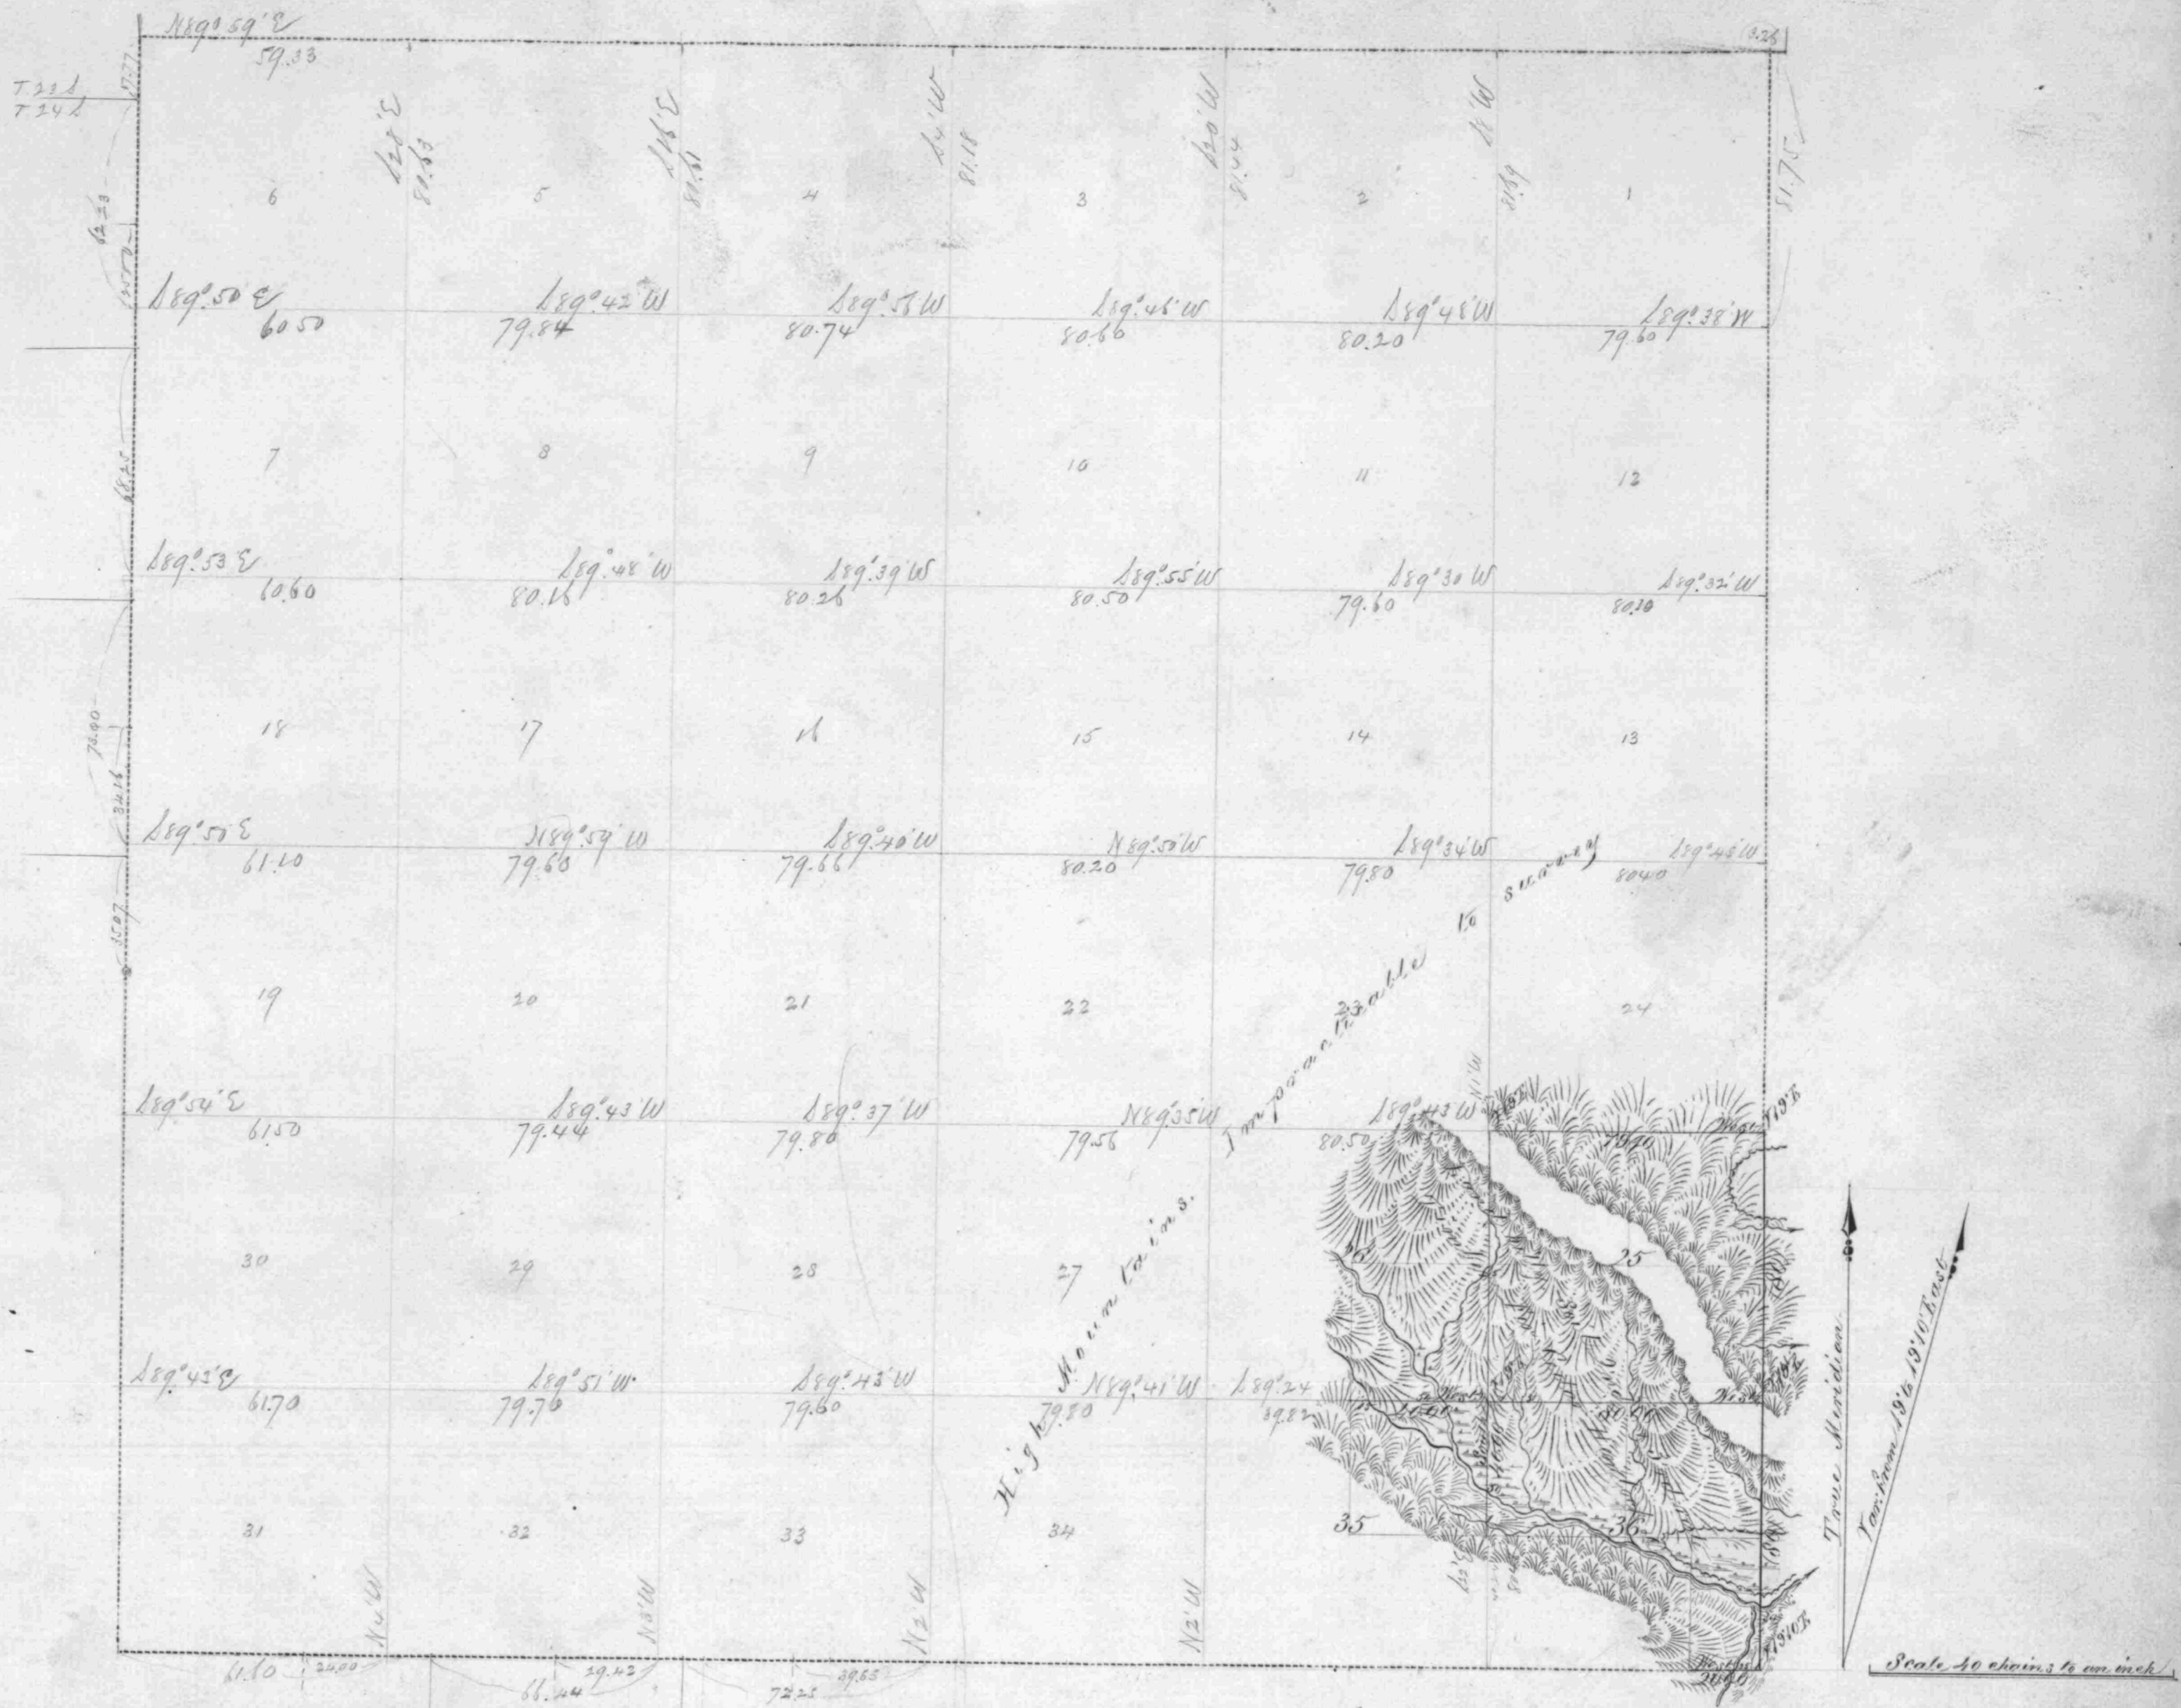

Township N. 24 South Range N. 8 West Willamette Meridian.

1112

Surveys designated	By whom surveyed	Contract		Amt of surveys			When surveyed
		No	Date	Acres	chains	links	
Township Lines	Dennis Hathorn	73	June 8th 1857	00	20	00	December 24th 1857
Sub-divisions	Dennis Hathorn	73	June 8th 1857	03	79	40	April 24th 1858
Total number of Acres				1360	00		

The above Map of Fractional Township N. 24 South of Range N. 8 West of the Willamette Meridian, Territory of Oregon is strictly conformable to the field notes of the survey thereof on file in this office which have been examined and approved.

Surveyor General's Office
 Salem, April 24th 1858.

John S. Zieber,
 Sur. Gen. of Oregon