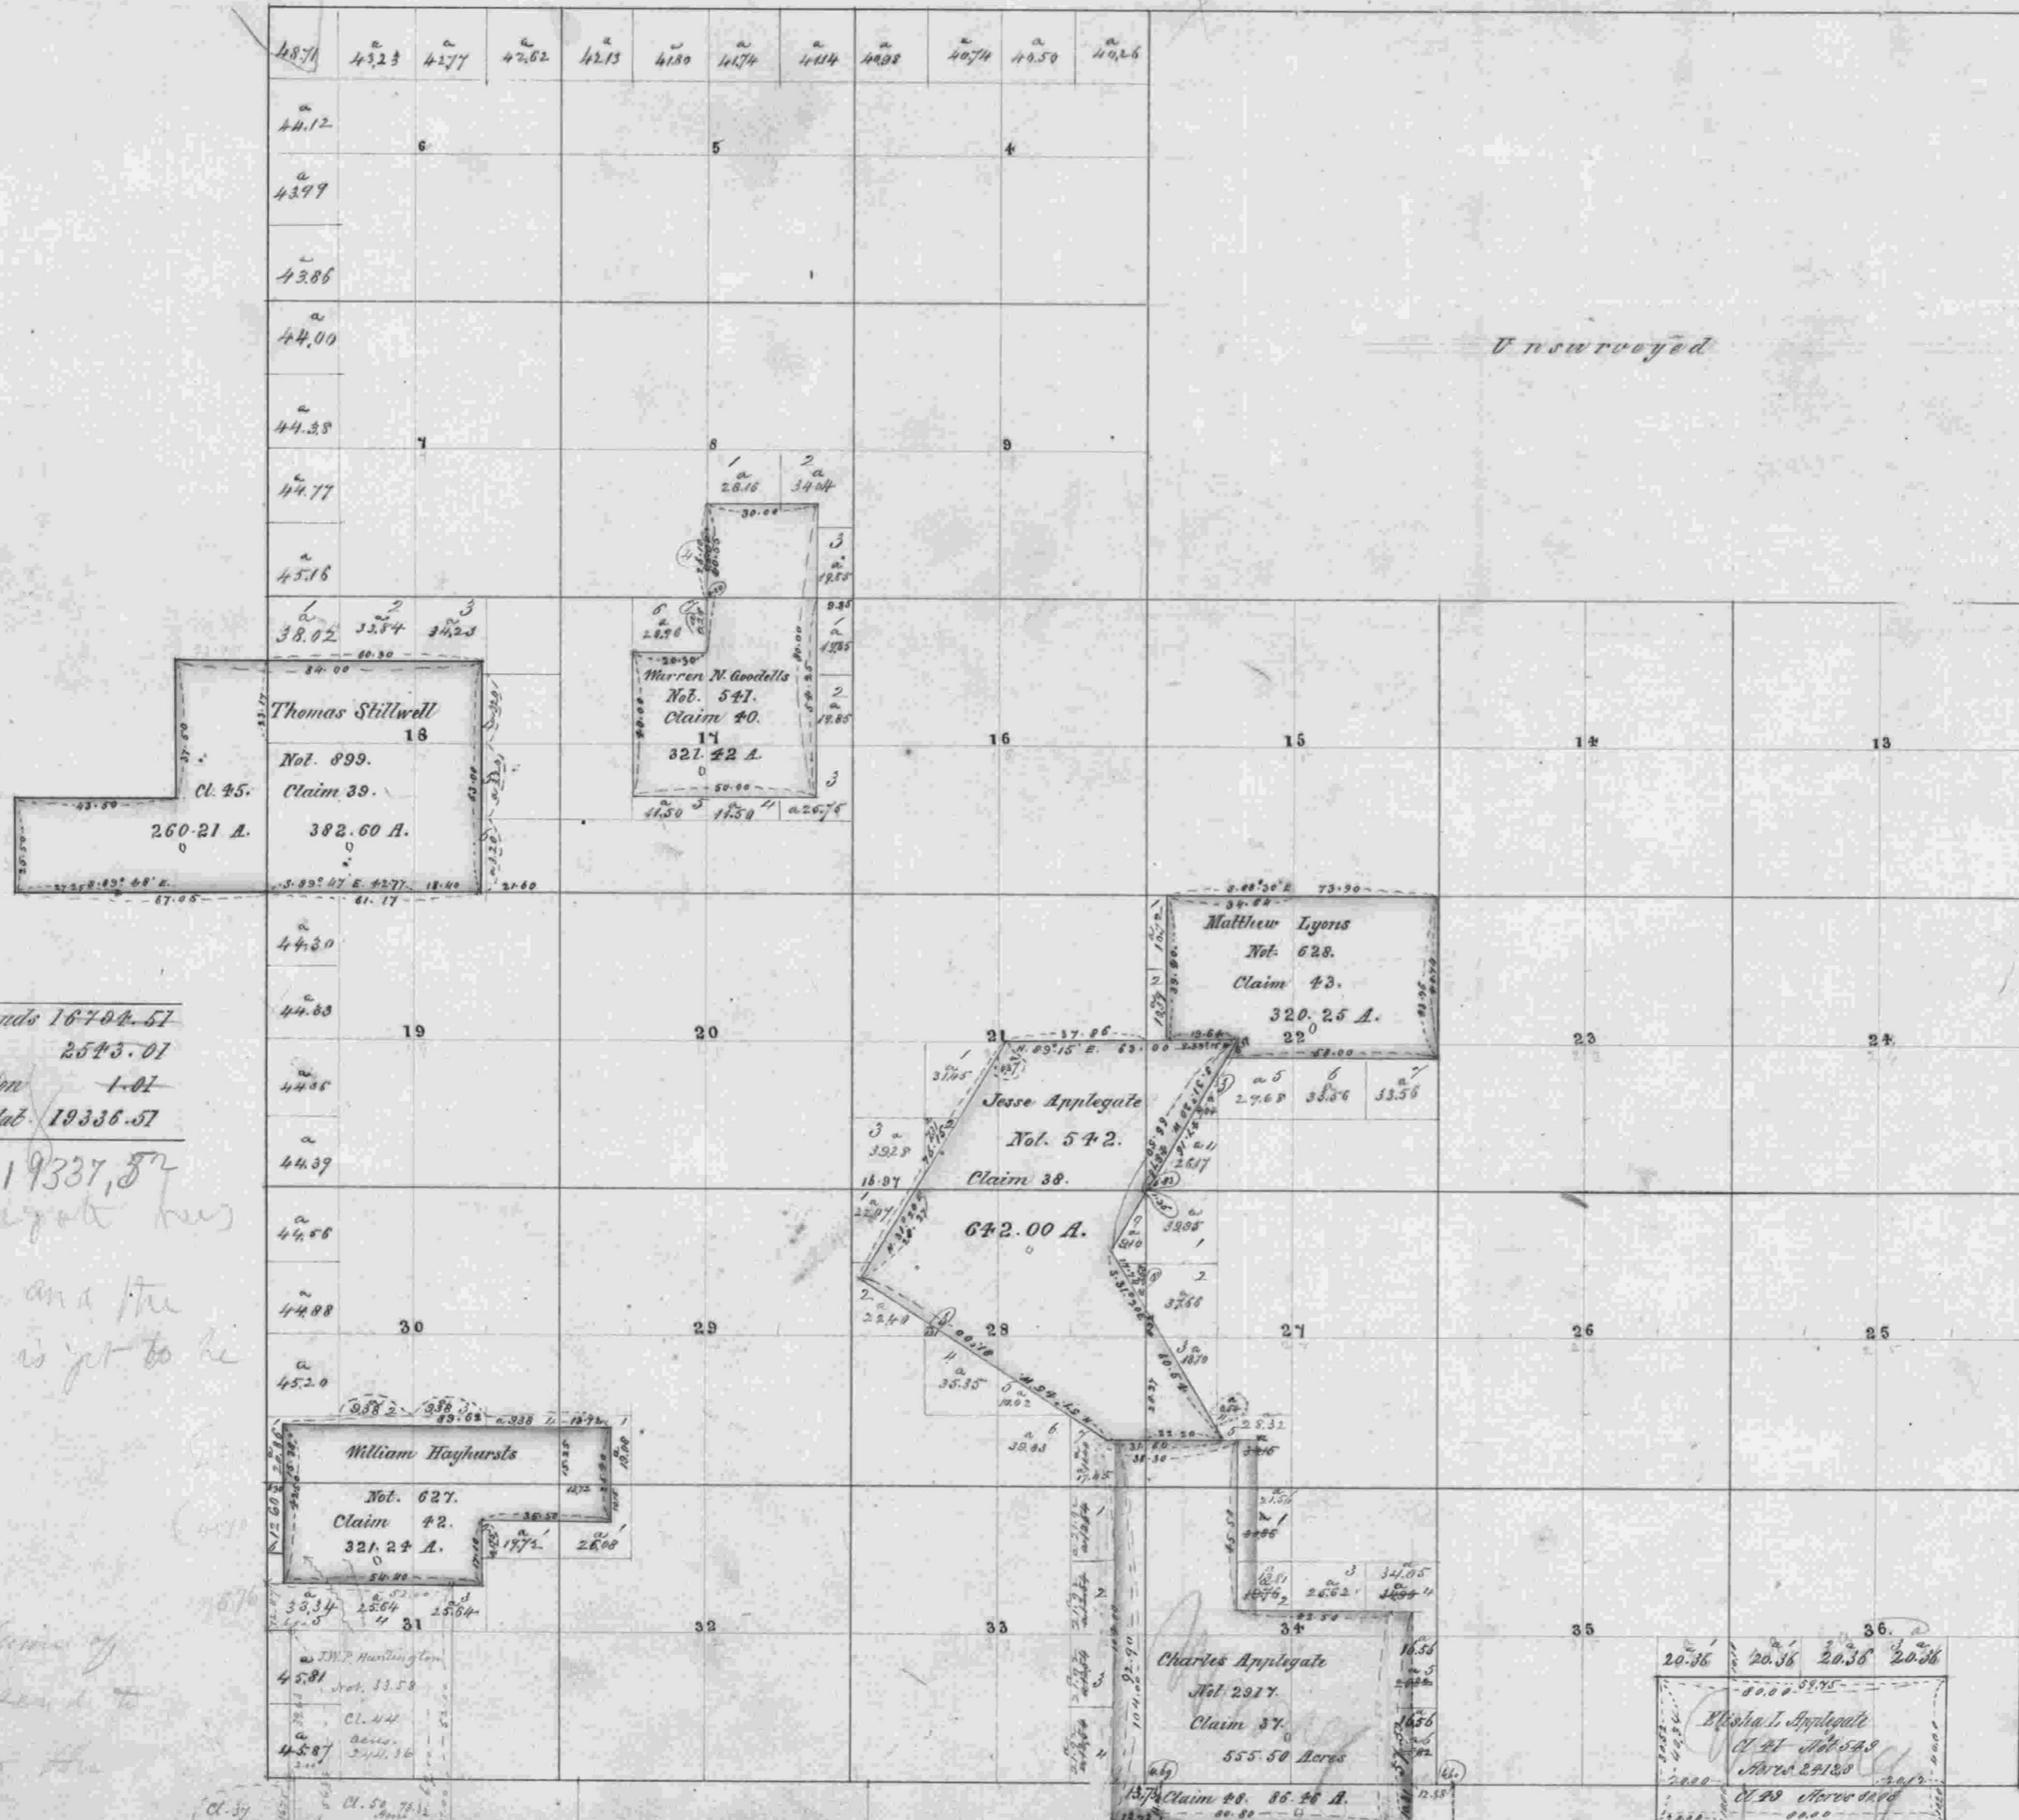

Township No 22 South Range No 5 West Willamette Meridian

Aggregate Area of public lands 16784.57
 Private Surveys 2543.01
 Deduct error in computation 1.01
 Total returns on Township plat 19336.57

19337.57

Map of Jesse Applegate has
 been added and the
 map of Huntington is yet to be
 made

into plat of claims of
 Applegate to send to
 Dept. of the Interior

Cl. 37
 Cl. 38
 Cl. 39
 Cl. 40
 Cl. 41
 Cl. 42
 Cl. 43
 Cl. 44
 Cl. 45

The above Map of the survey of Claims in Township No 22 South Range No 5 West of the Willamette Meridian Territory of Oregon is strictly conformable to the field notes of the Surveys thereof on file in this Office, which have been examined and approved.