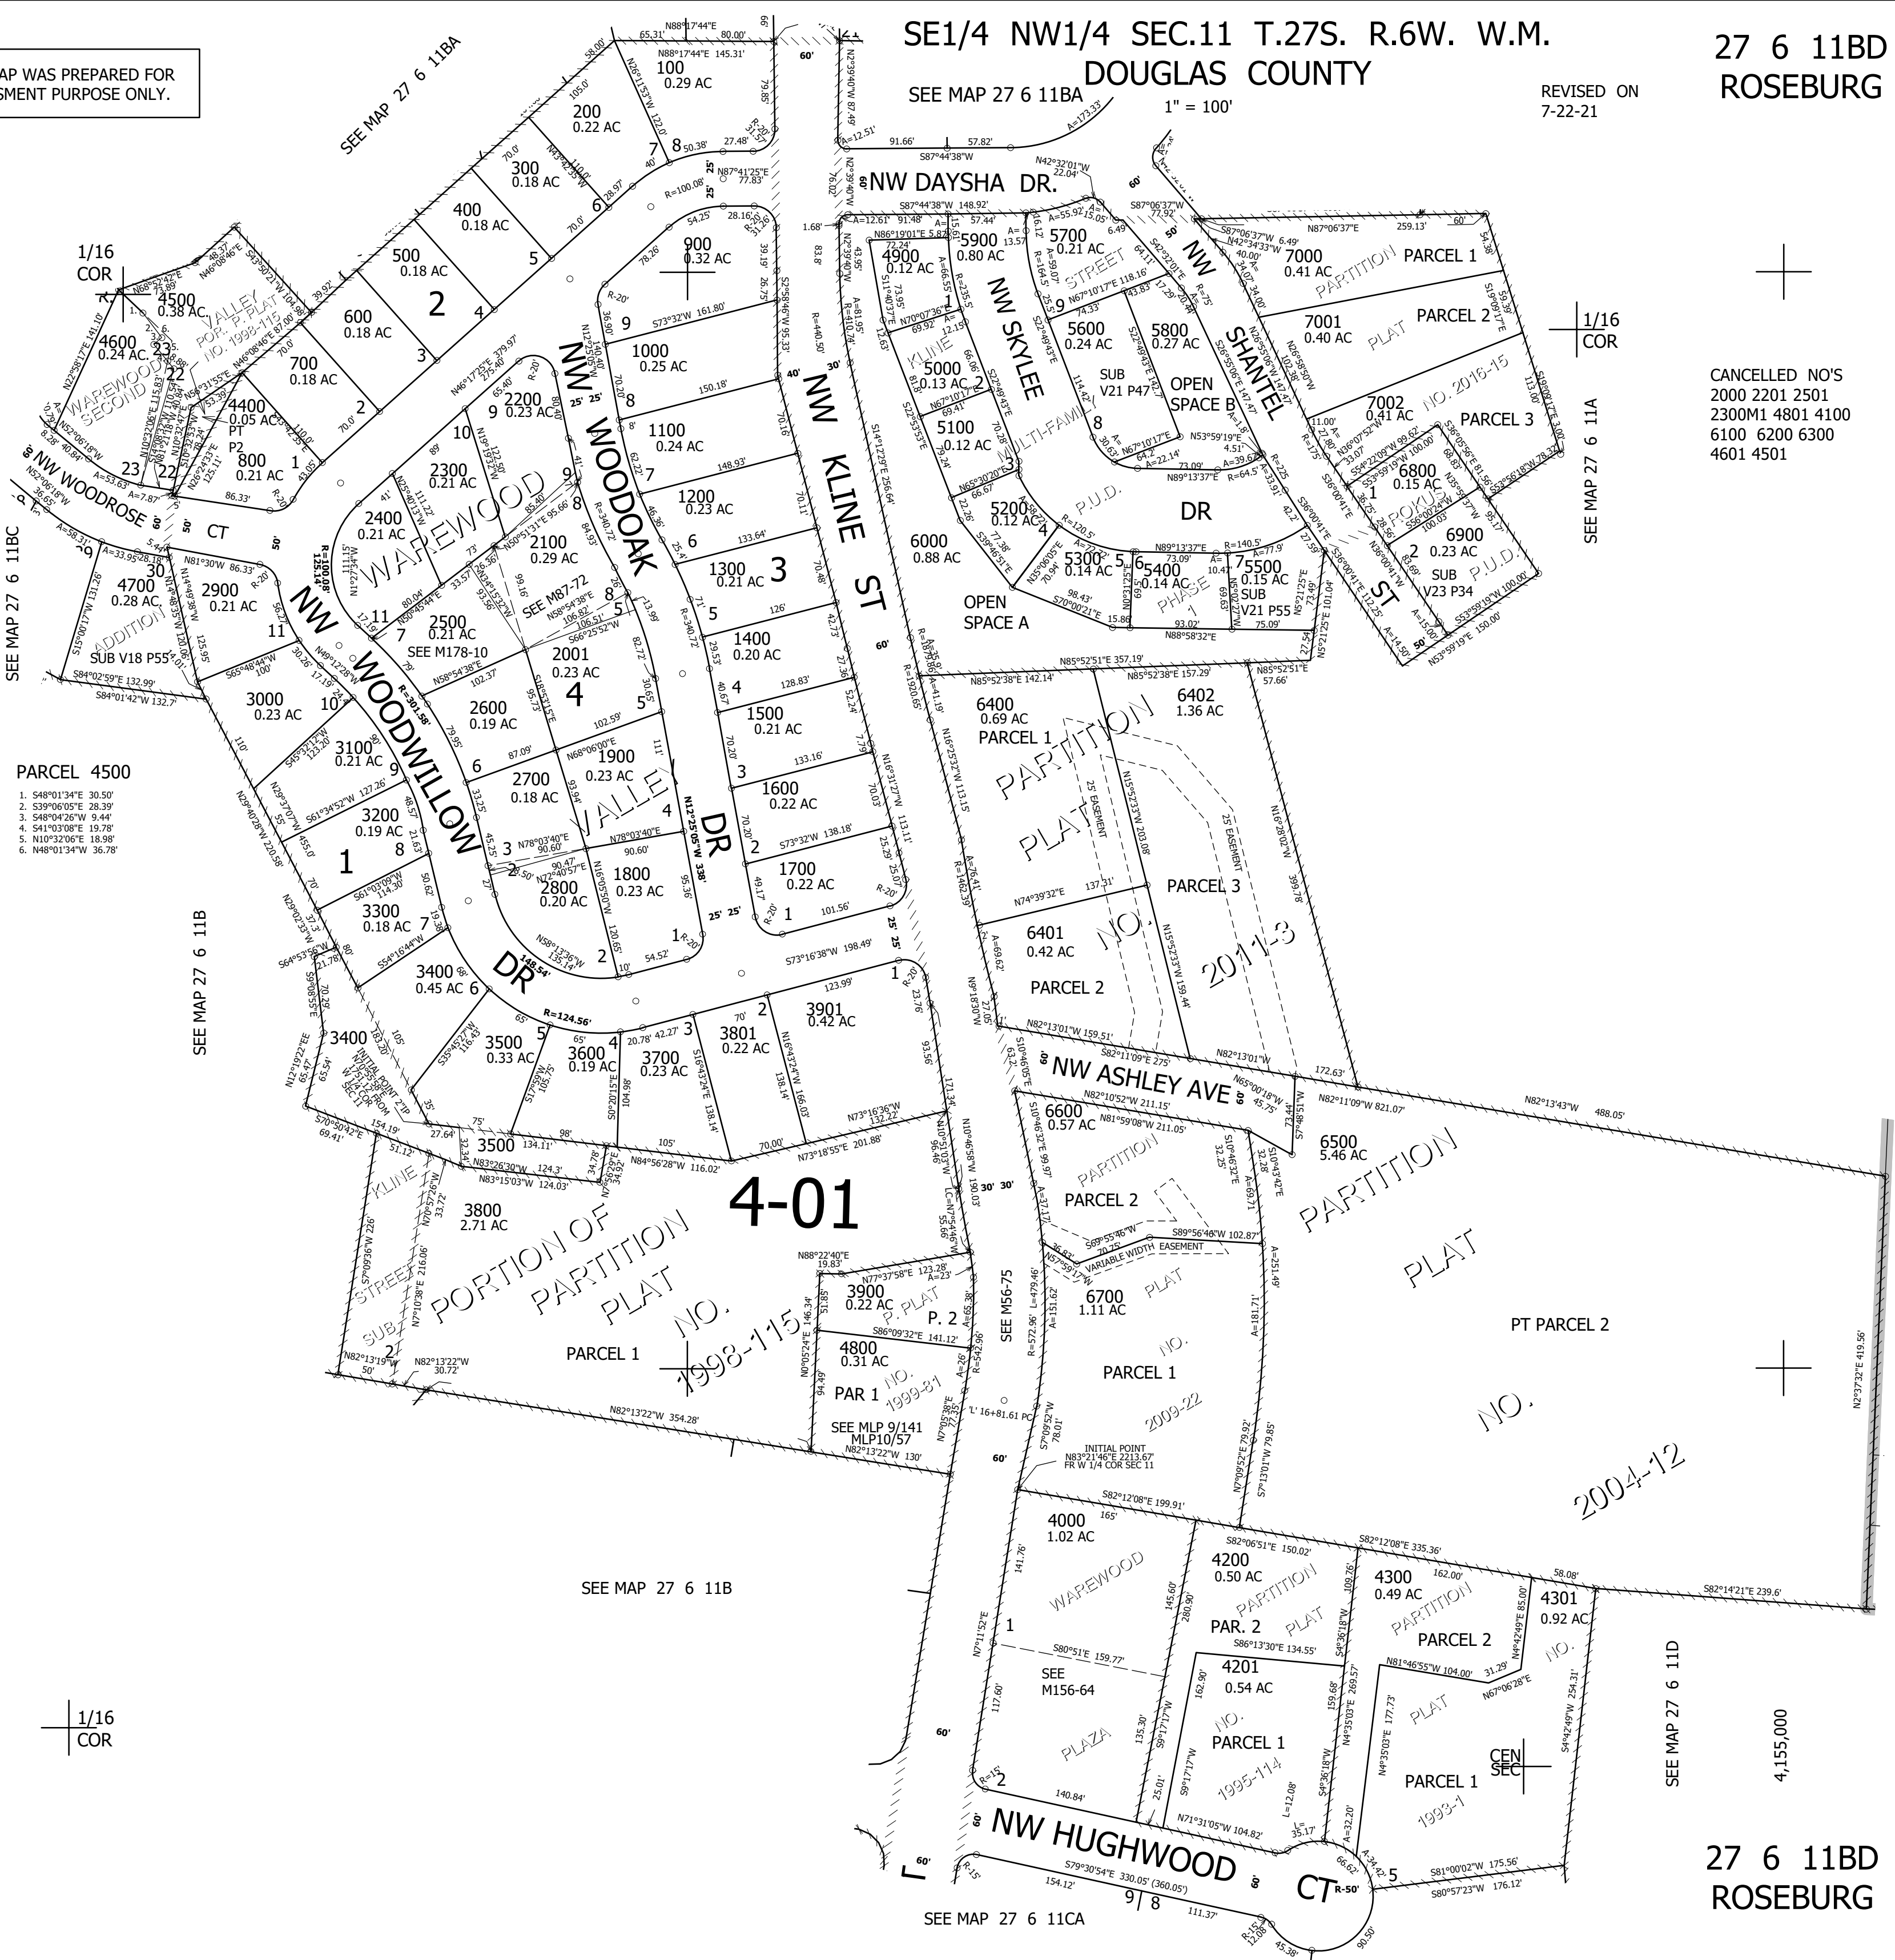

THIS MAP WAS PREPARED FOR ASSESSMENT PURPOSE ONLY.

SE1/4 NW1/4 SEC.11 T.27S. R.6W. W.M. DOUGLAS COUNTY

REVISED ON 7-22-21

27 6 11BD ROSEBURG

1" = 100'

CANCELLED NO'S
2000 2201 2501
2300M1 4801 4100
6100 6200 6300
4601 4501

27 6 11BD ROSEBURG

4,155,000

- PARCEL 4500
- 548°01'34"E 30.50'
 - 539°06'05"W 28.39'
 - 548°04'26"W 9.44'
 - 541°03'08"E 19.78'
 - N10°32'00"E 18.98'
 - N48°01'34"W 36.78'

1/16 COR

1/16 COR

SEE MAP 27 6 11A