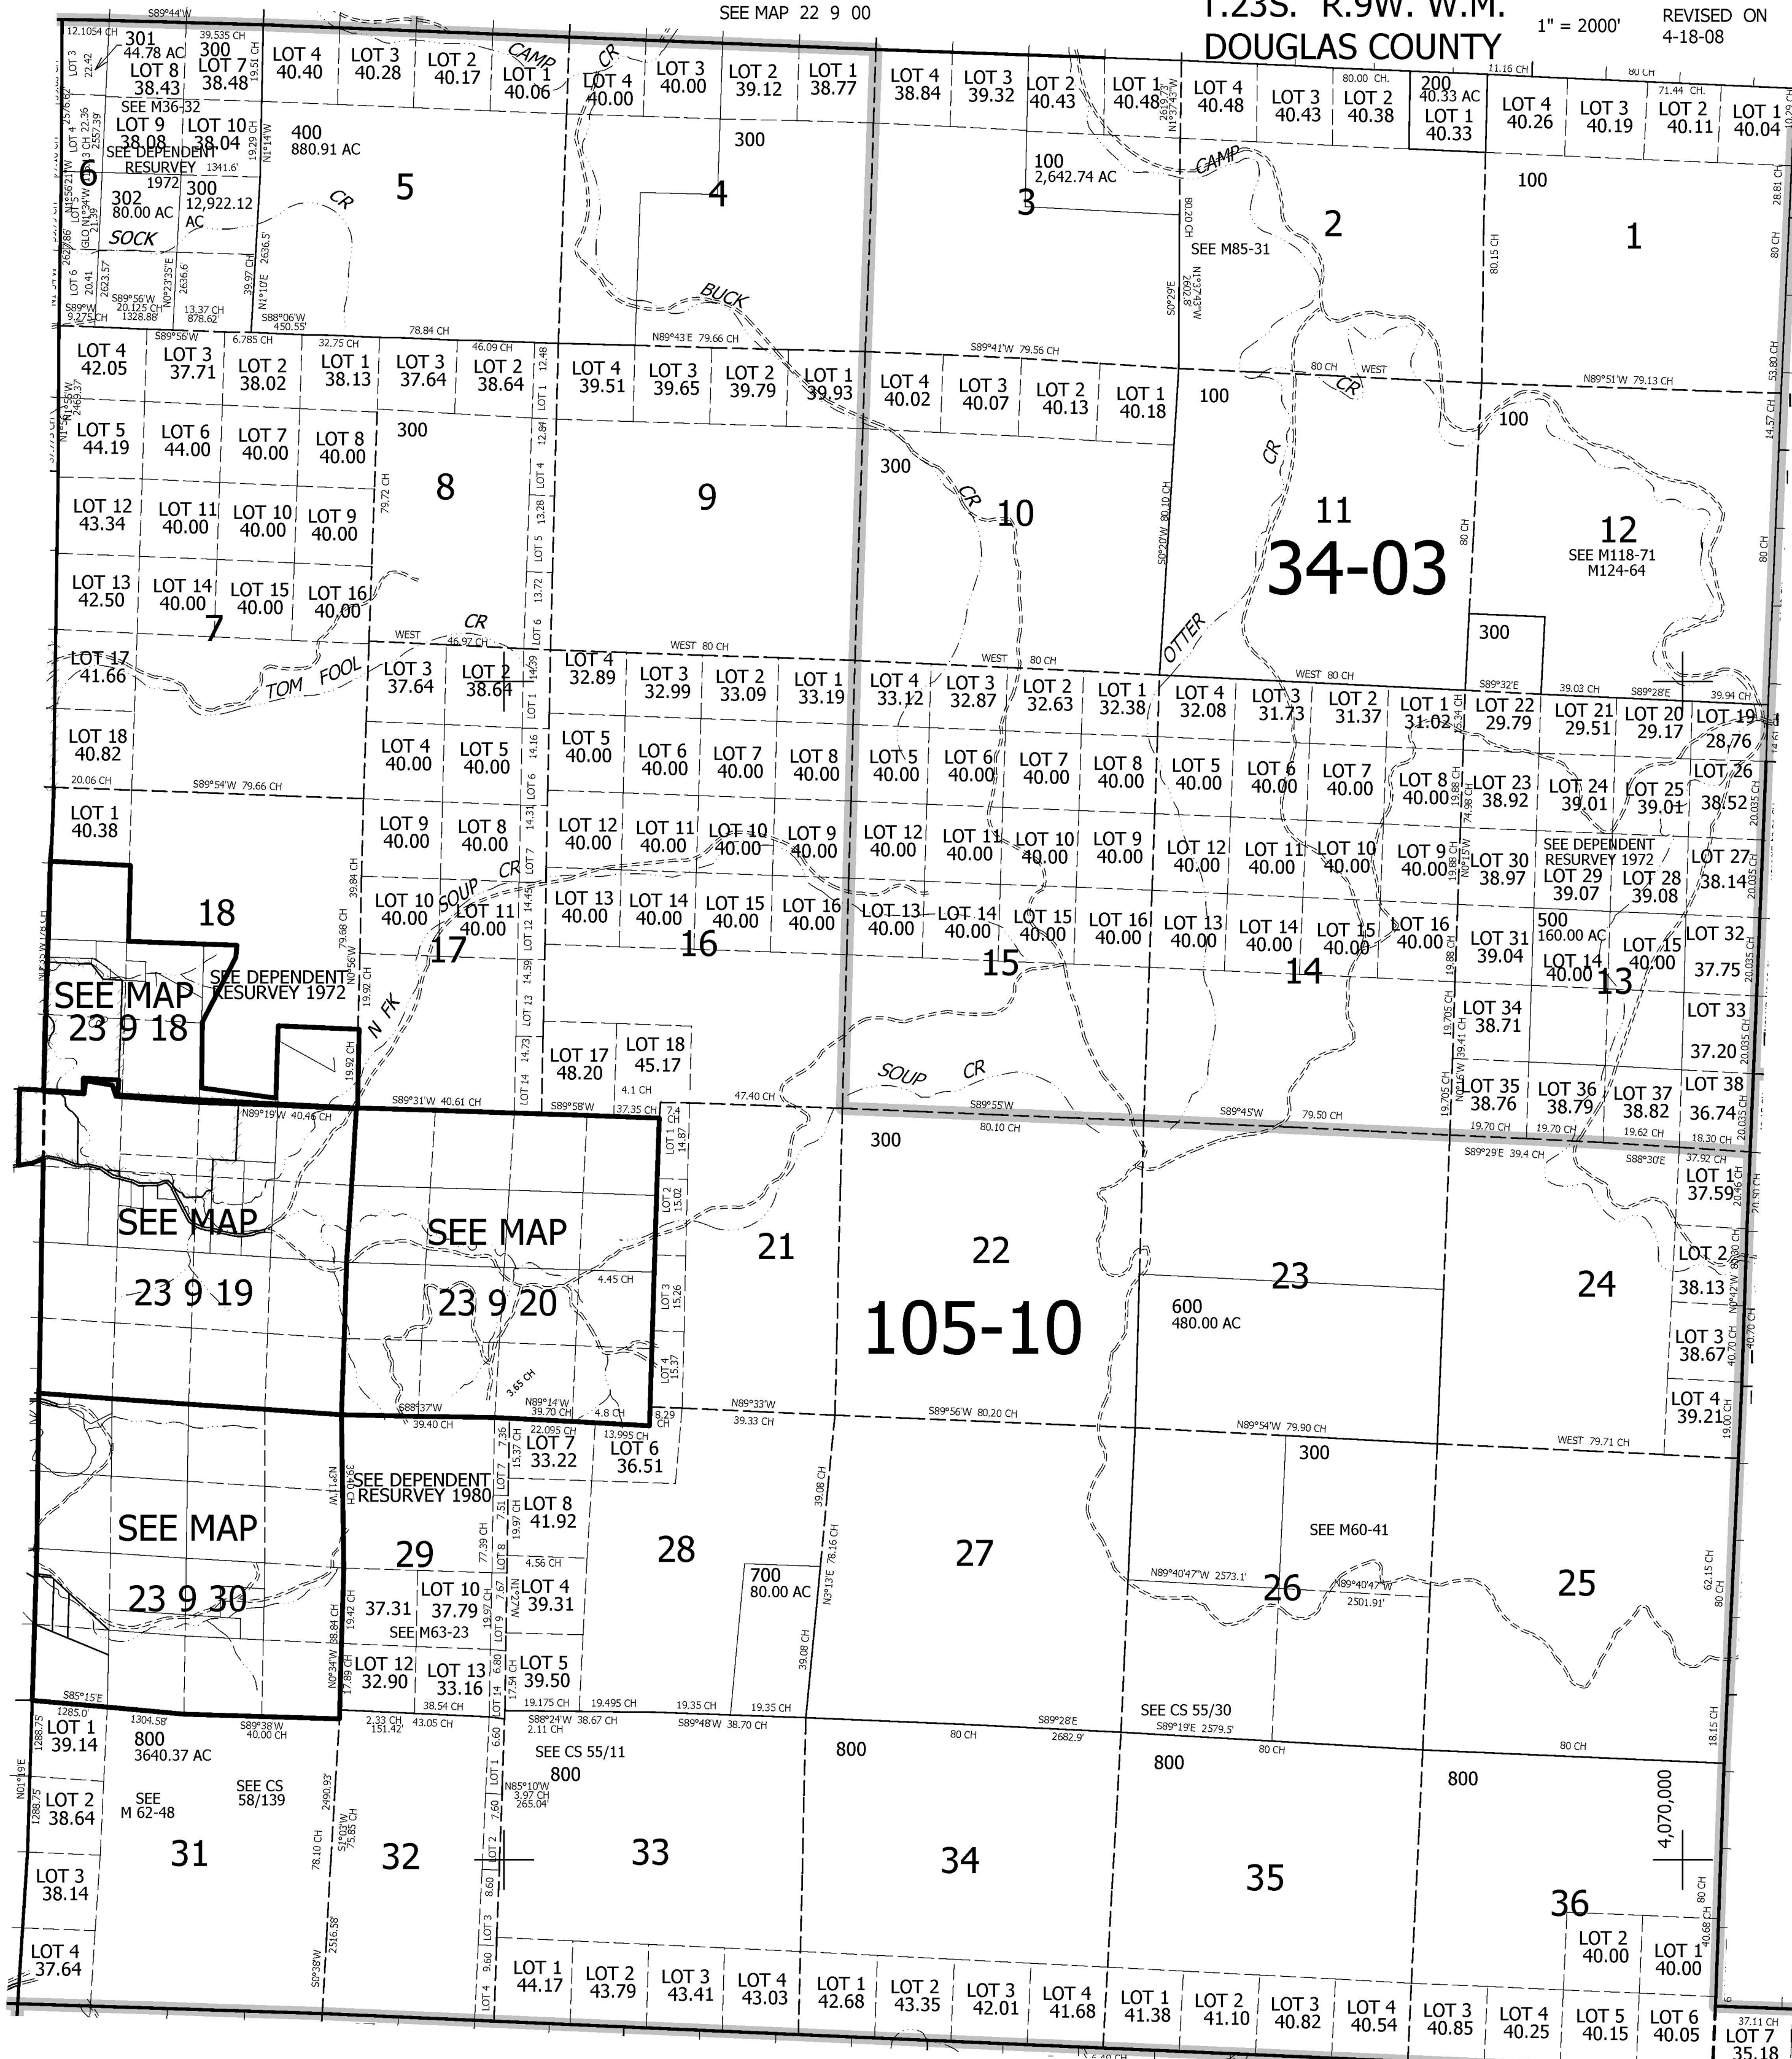

CANCELLED NOS
100M1 300M1 300M2
400M1 500M1 600M1

THIS MAP WAS PREPARED FOR
ASSESSMENT PURPOSE ONLY.

SEE MAP 23 10 00

SEE MAP 23 8 00

SEE MAP 24 9 00

694,000