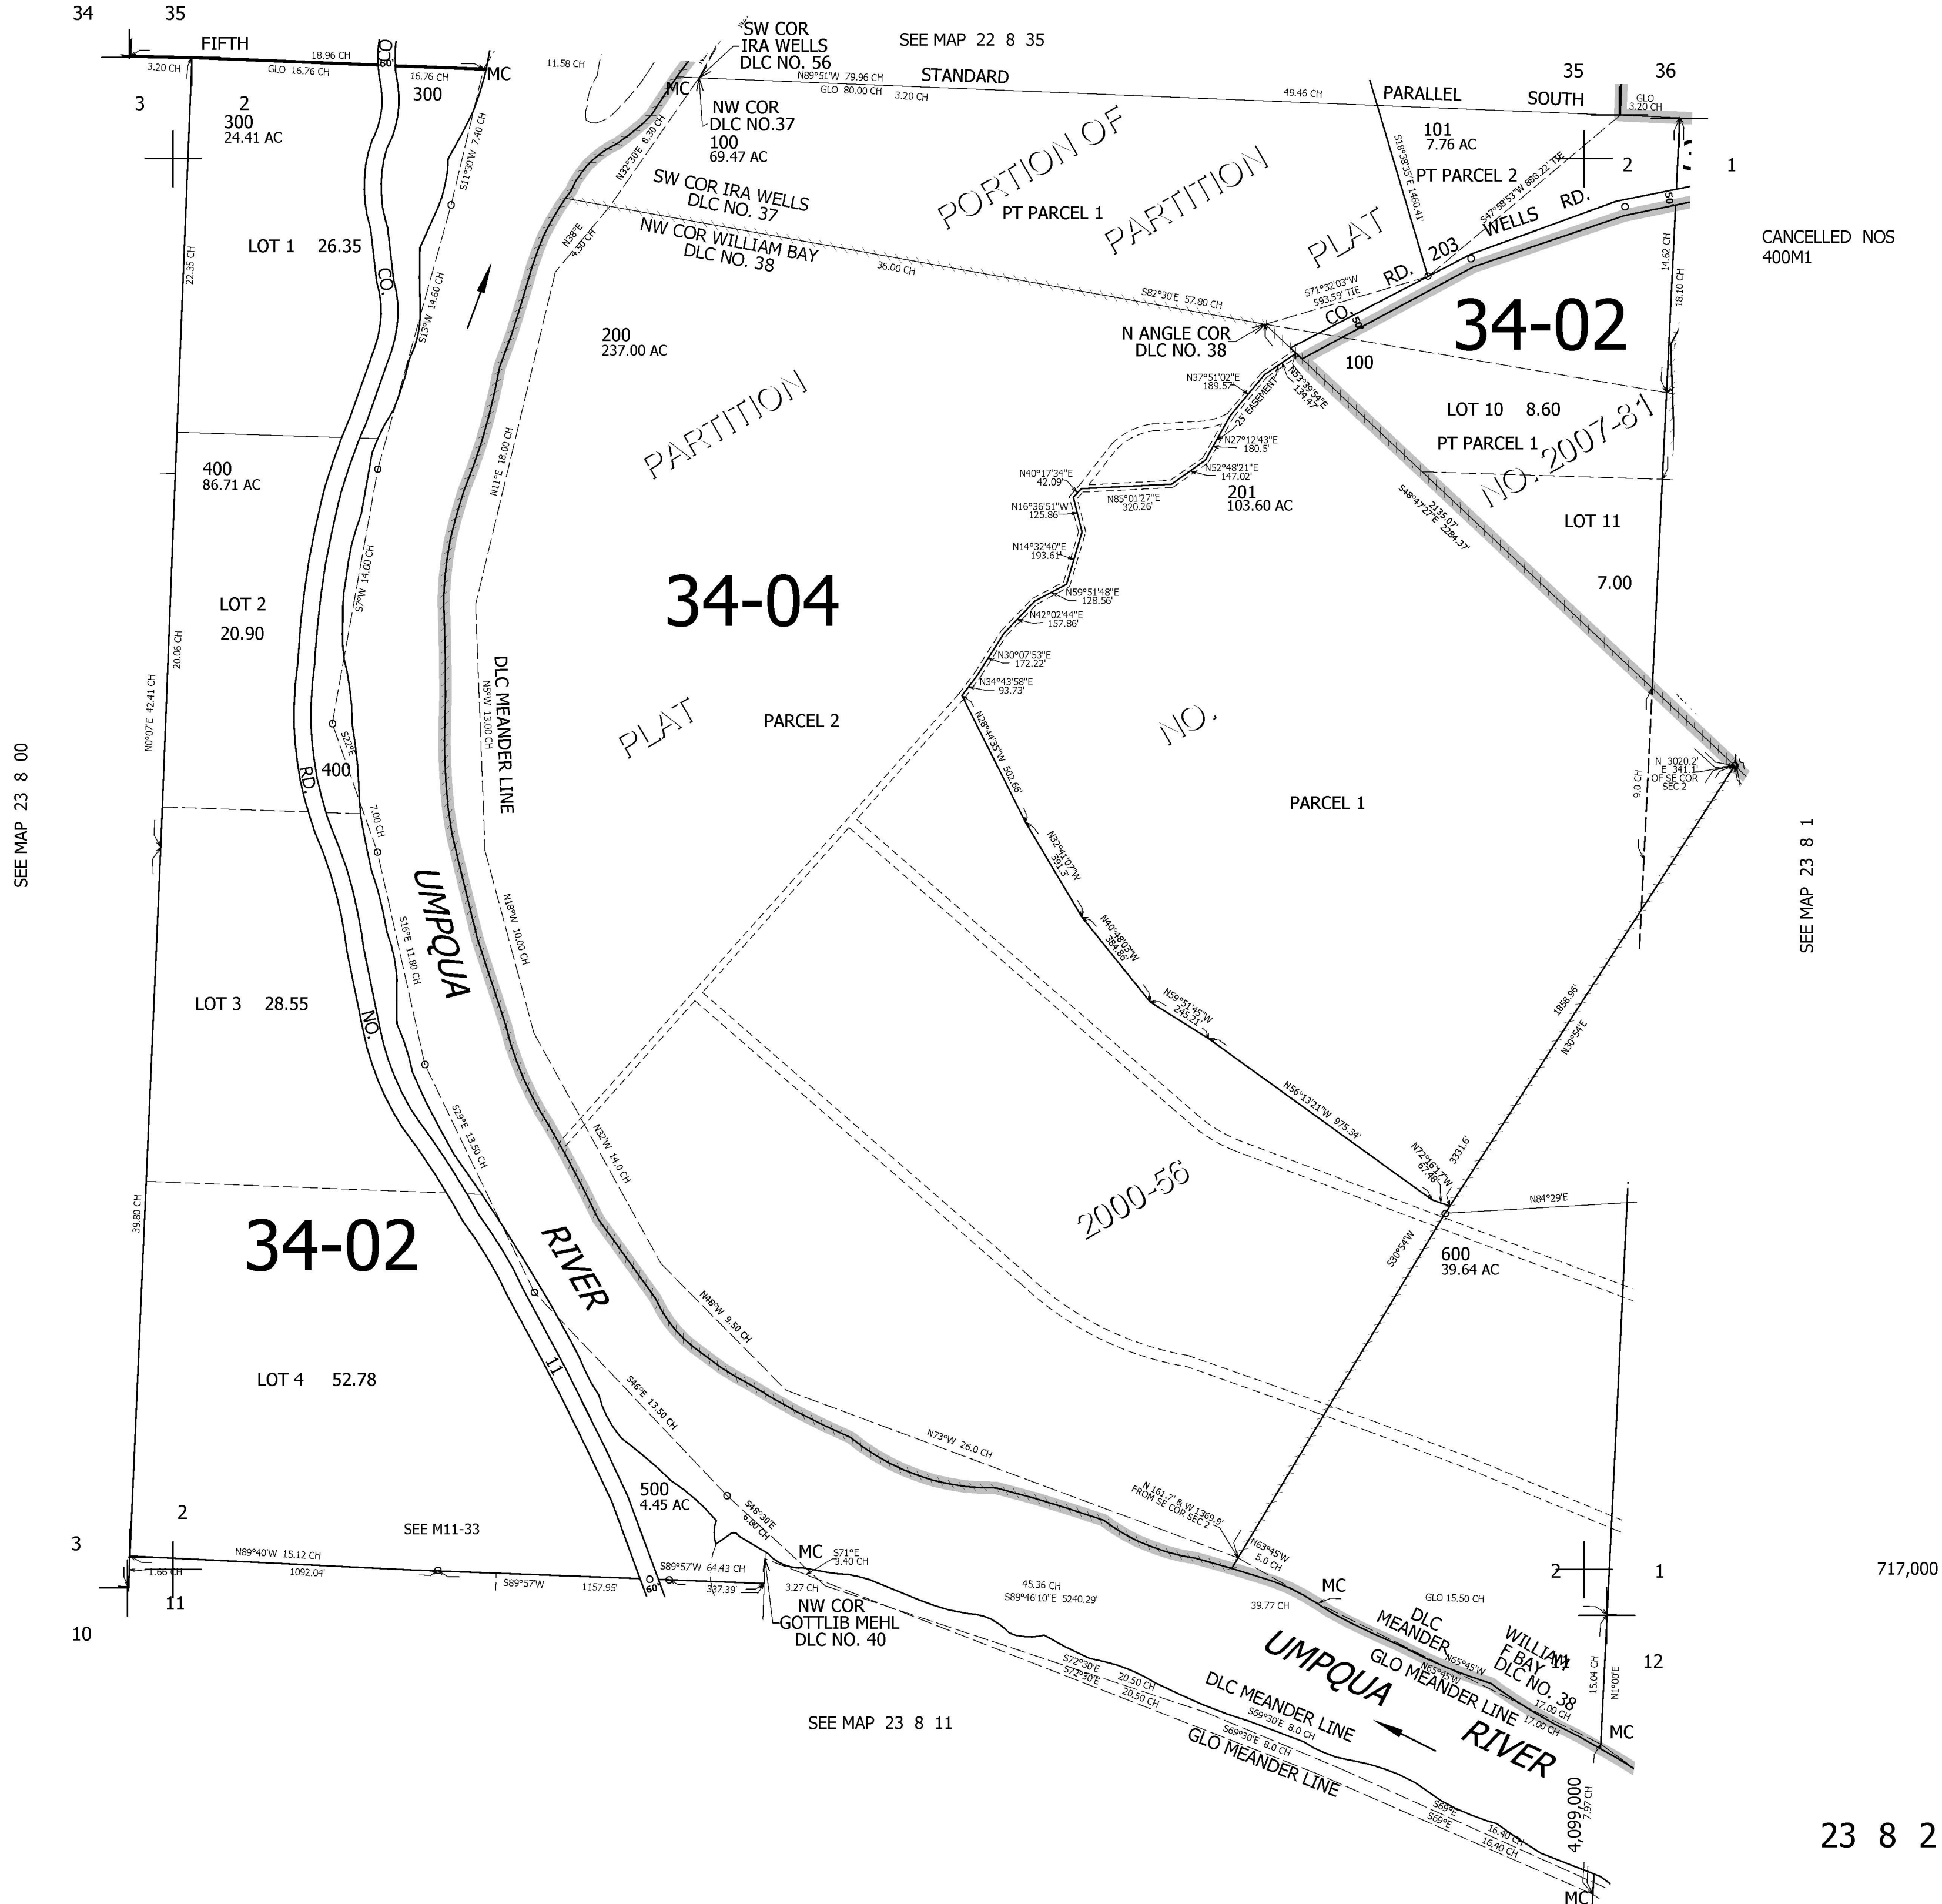

1" = 400'

SEE MAP 23 8 00

SEE MAP 23 8 1

CANCELLED NOS 400M1

717,000

SEE MAP 23 8 11