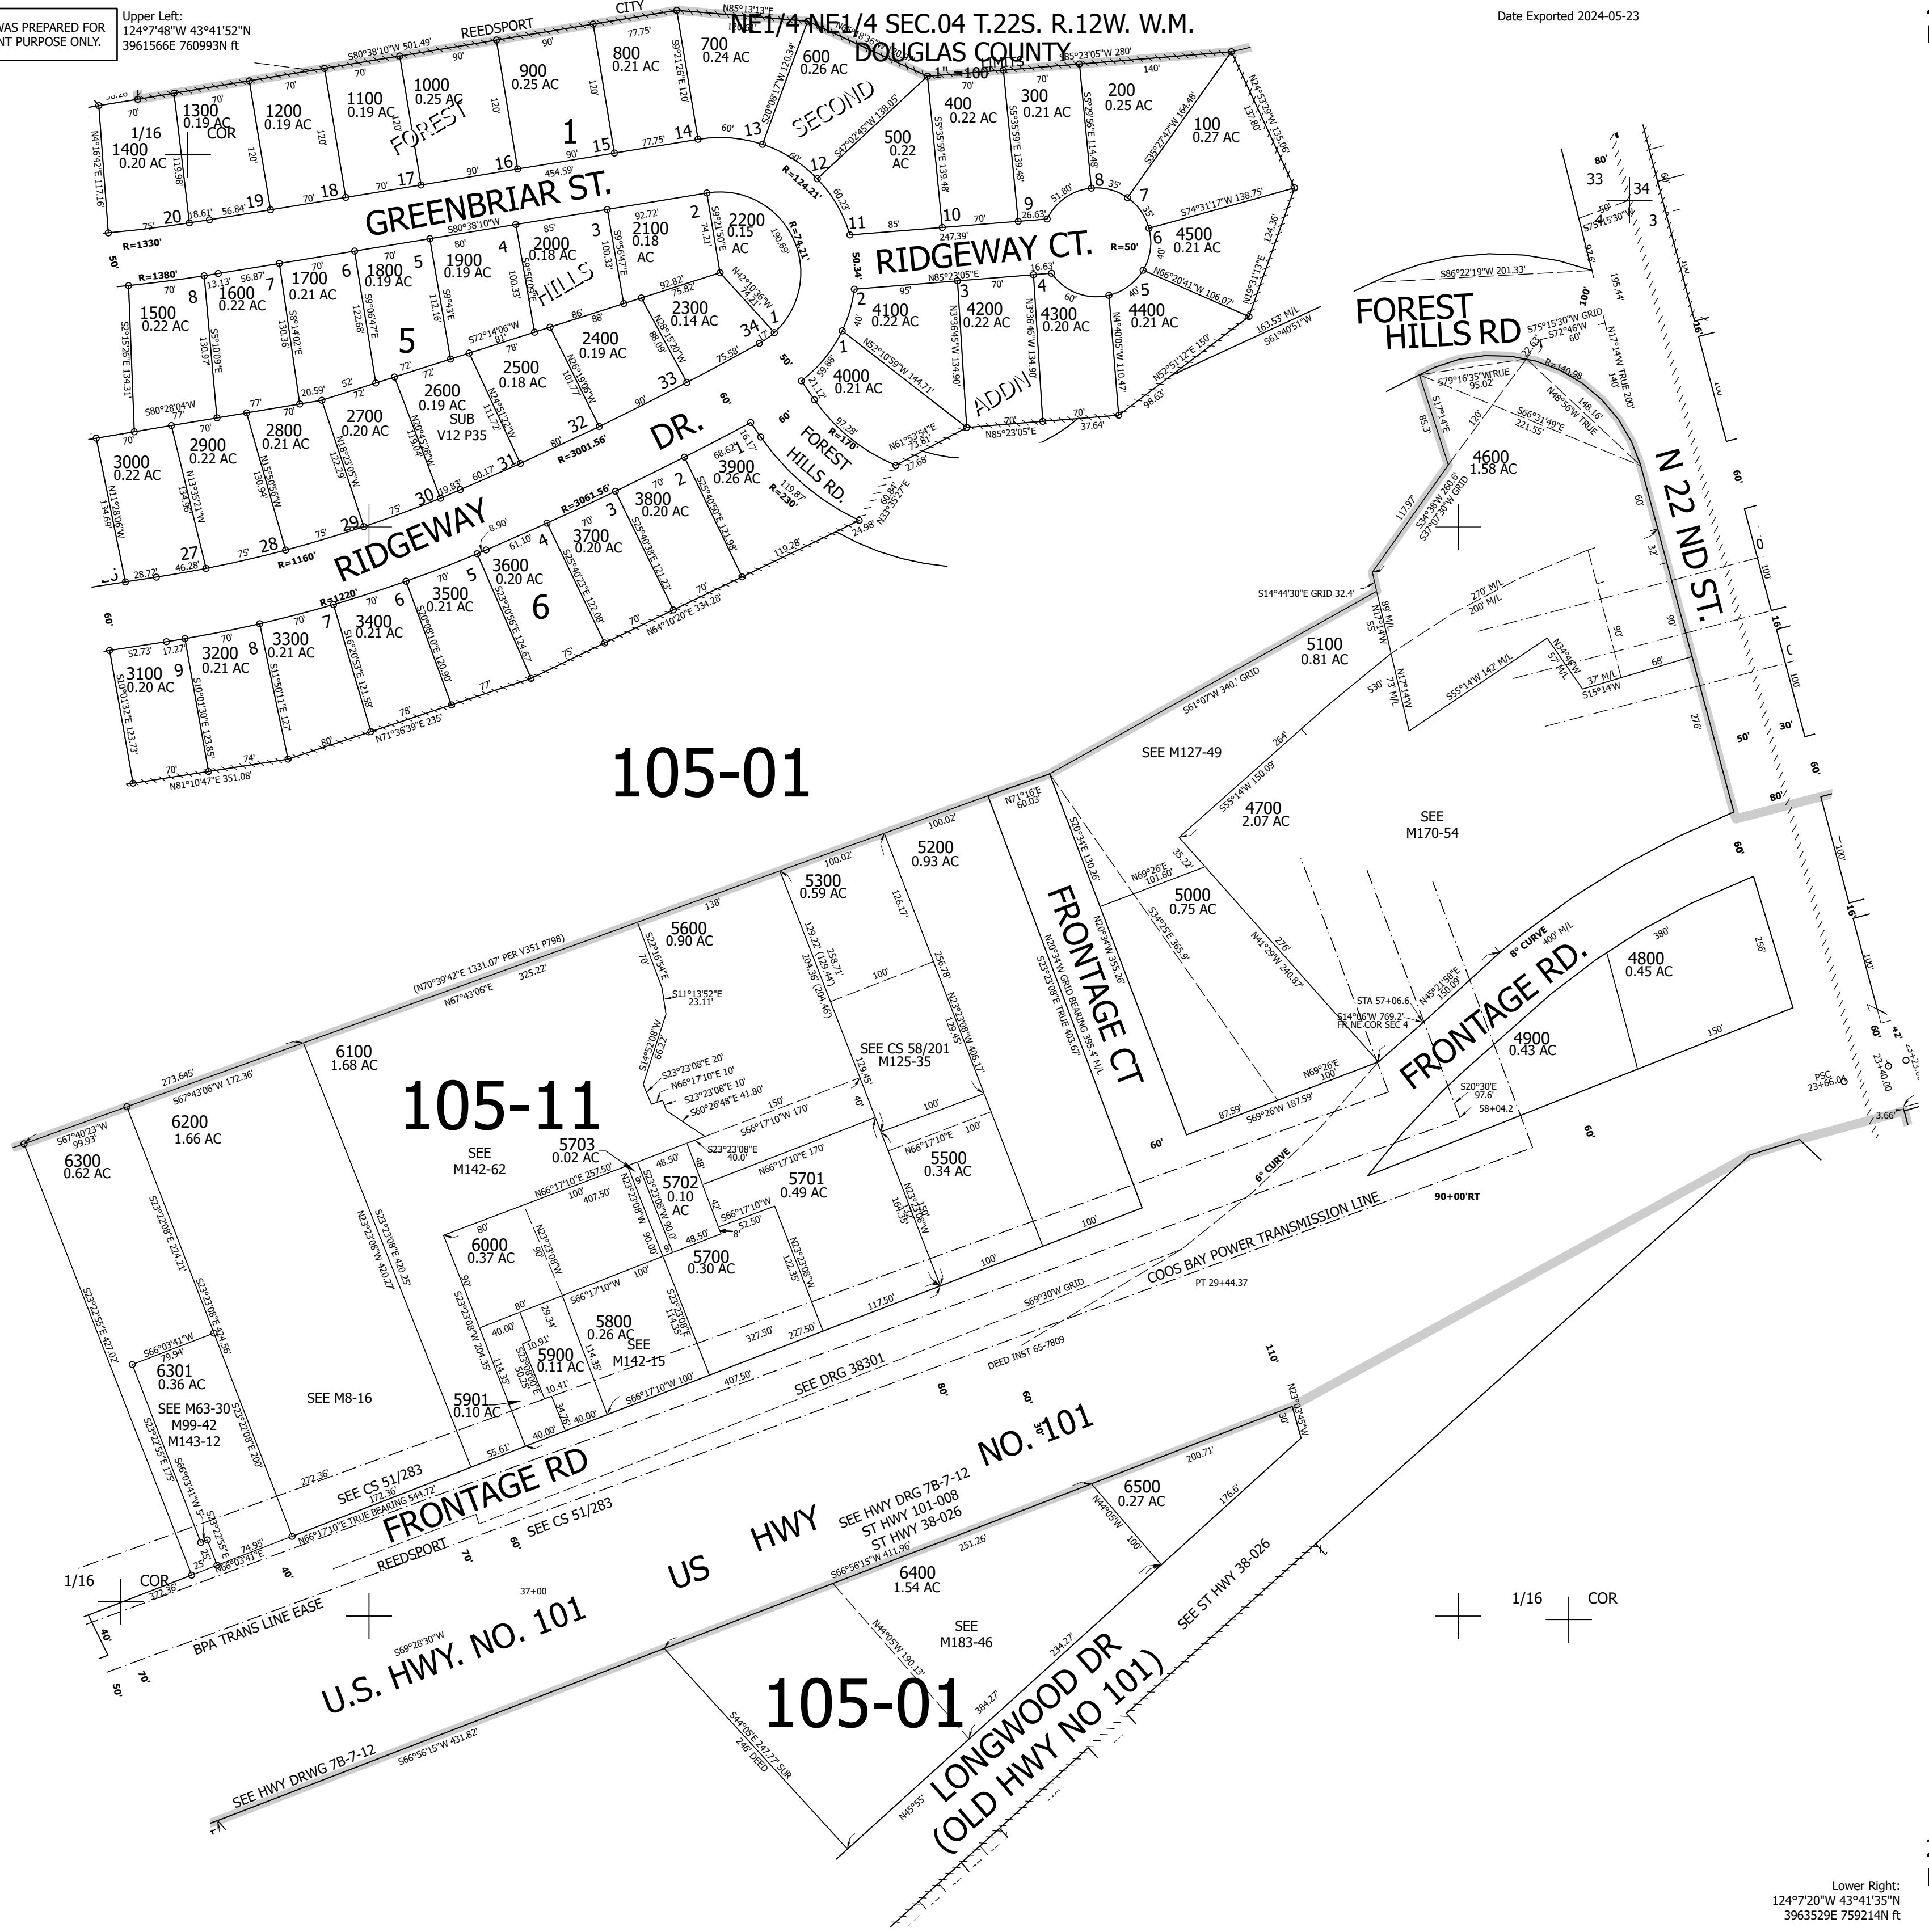

THIS MAP WAS PREPARED FOR ASSESSMENT PURPOSE ONLY.

Upper Left:
124°7'48"W 43°41'52"N
3961566E 760993N ft

Date Expored 2024-05-23

221204AA
Reedsport

CANCELLED NOS:
4701 5400 5300M1

221204AA
Reedsport

Lower Right:
124°7'20"W 43°41'35"N
3963529E 759214N ft