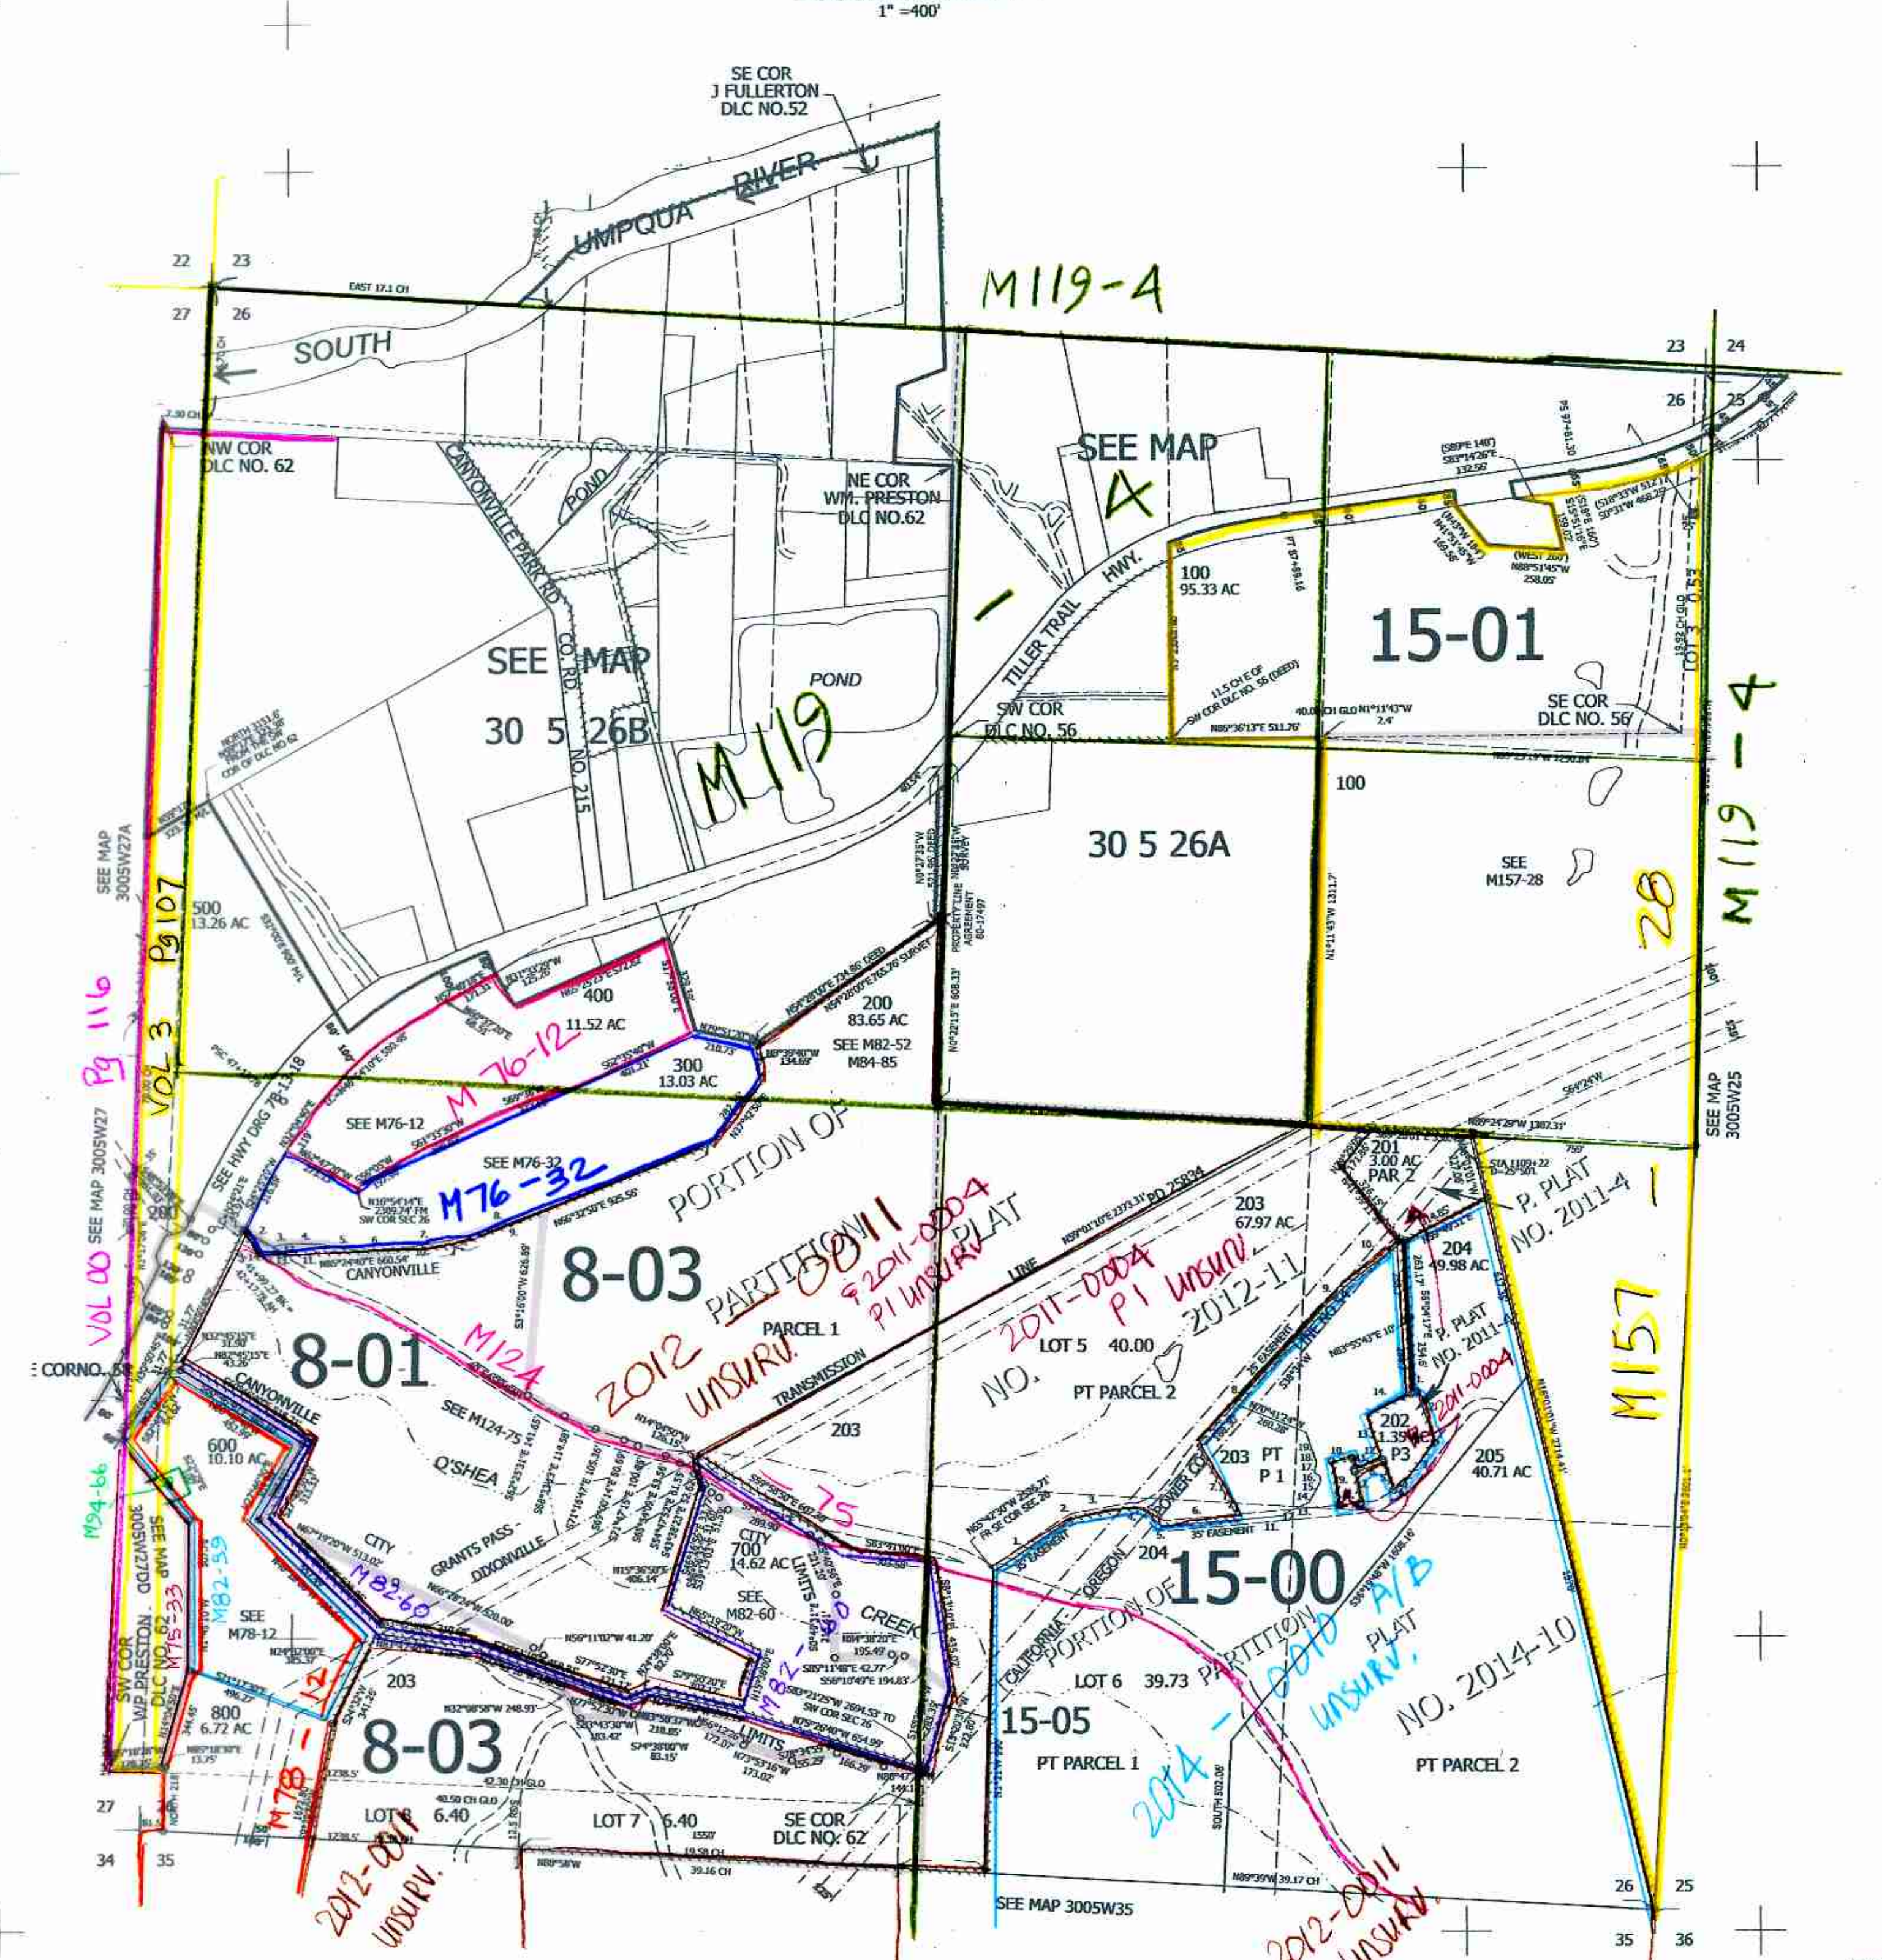

1. PARCEL 203
1. THRU 6 FOLLOW C/L 35' EASEMENT
  1. N82°55'43"E 293.51'
  2. N64°47'40"E 54.75'
  3. N70°39'35"E 161.4'
  4. S71°30'30"E 101.29'
  5. S68°34'52"E 52.1'
  6. N82°31'E 243.1'
  7. N31°36'35"W 292.13'
  8. AND 9. FOLLOW C/L 35' EASEMENT
  8. N39°32'07"E 506.47'
  9. N43°04'12"E 193.27'
  10. N50°15'52"E 213.27'
  11. N82°01'03"E 155.74'
  12. N15°57'30"W 7.2'
  13. N63°33'17"E 93.06'
  14. N24°38'30"E 81.11'
  15. N7°04'39"W 16.26'
  16. N55°13'57"W 24.16'
  17. N8°02'31"E 35.82'
  18. N13°07'57"W 6.5'
  19. N22°41'48"W 100.29'

VOL 00 SEE MAP 3005W27
VOL 03 Pg 107
Pg 116
M94-66
SEE MAP 3005W27A
SEE MAP 3005W25

M76-12
M76-32
M78-12
M78-13
M78-14
M78-15
M78-16
M78-17
M78-18
M78-19
M78-20
M78-21
M78-22
M78-23
M78-24
M78-25
M78-26
M78-27
M78-28
M78-29
M78-30
M78-31
M78-32
M78-33
M78-34
M78-35
M78-36
M78-37
M78-38
M78-39
M78-40
M78-41
M78-42
M78-43
M78-44
M78-45
M78-46
M78-47
M78-48
M78-49
M78-50
M78-51
M78-52
M78-53
M78-54
M78-55
M78-56
M78-57
M78-58
M78-59
M78-60
M78-61
M78-62
M78-63
M78-64
M78-65
M78-66
M78-67
M78-68
M78-69
M78-70
M78-71
M78-72
M78-73
M78-74
M78-75
M78-76
M78-77
M78-78
M78-79
M78-80
M78-81
M78-82
M78-83
M78-84
M78-85
M78-86
M78-87
M78-88
M78-89
M78-90
M78-91
M78-92
M78-93
M78-94
M78-95
M78-96
M78-97
M78-98
M78-99
M78-100

4/2025
JEV