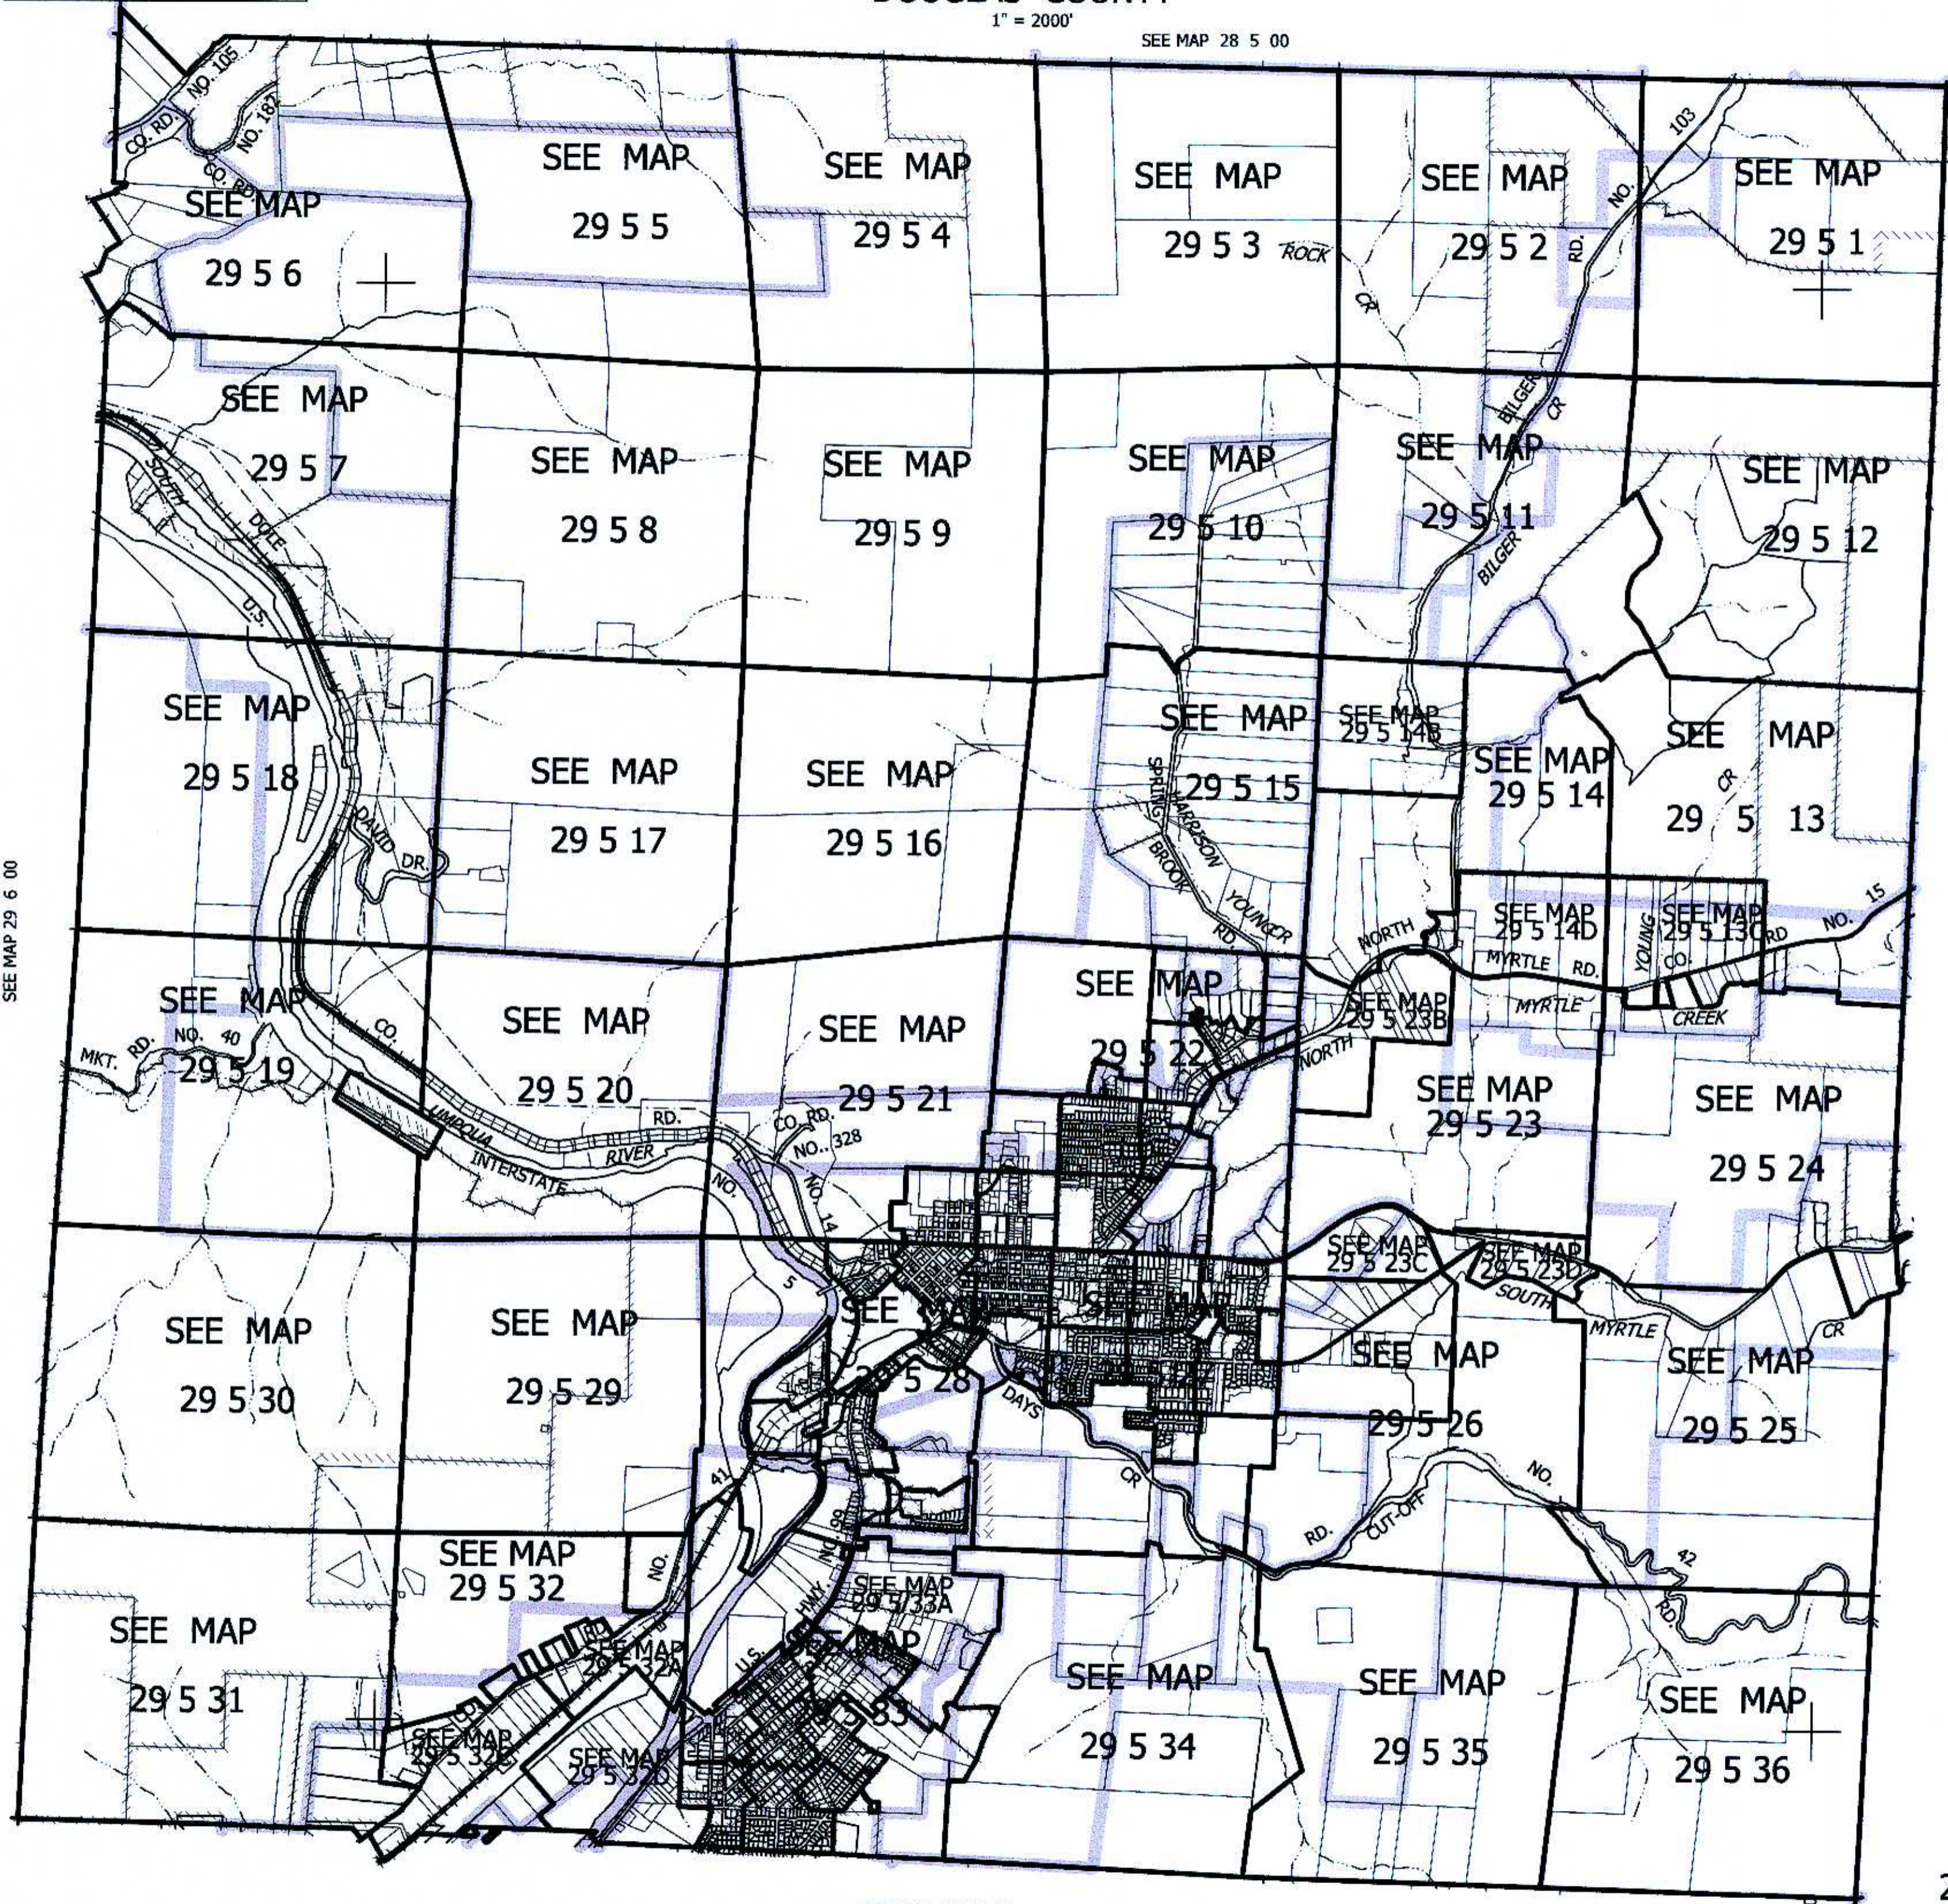

1" = 2000'

SEE MAP 28 5 00

CANCELLED NO'S

SEE MAP 29 6 00

SEE MAP 29 4 00

500,000

SEE MAP 30 5 00

4,191,000