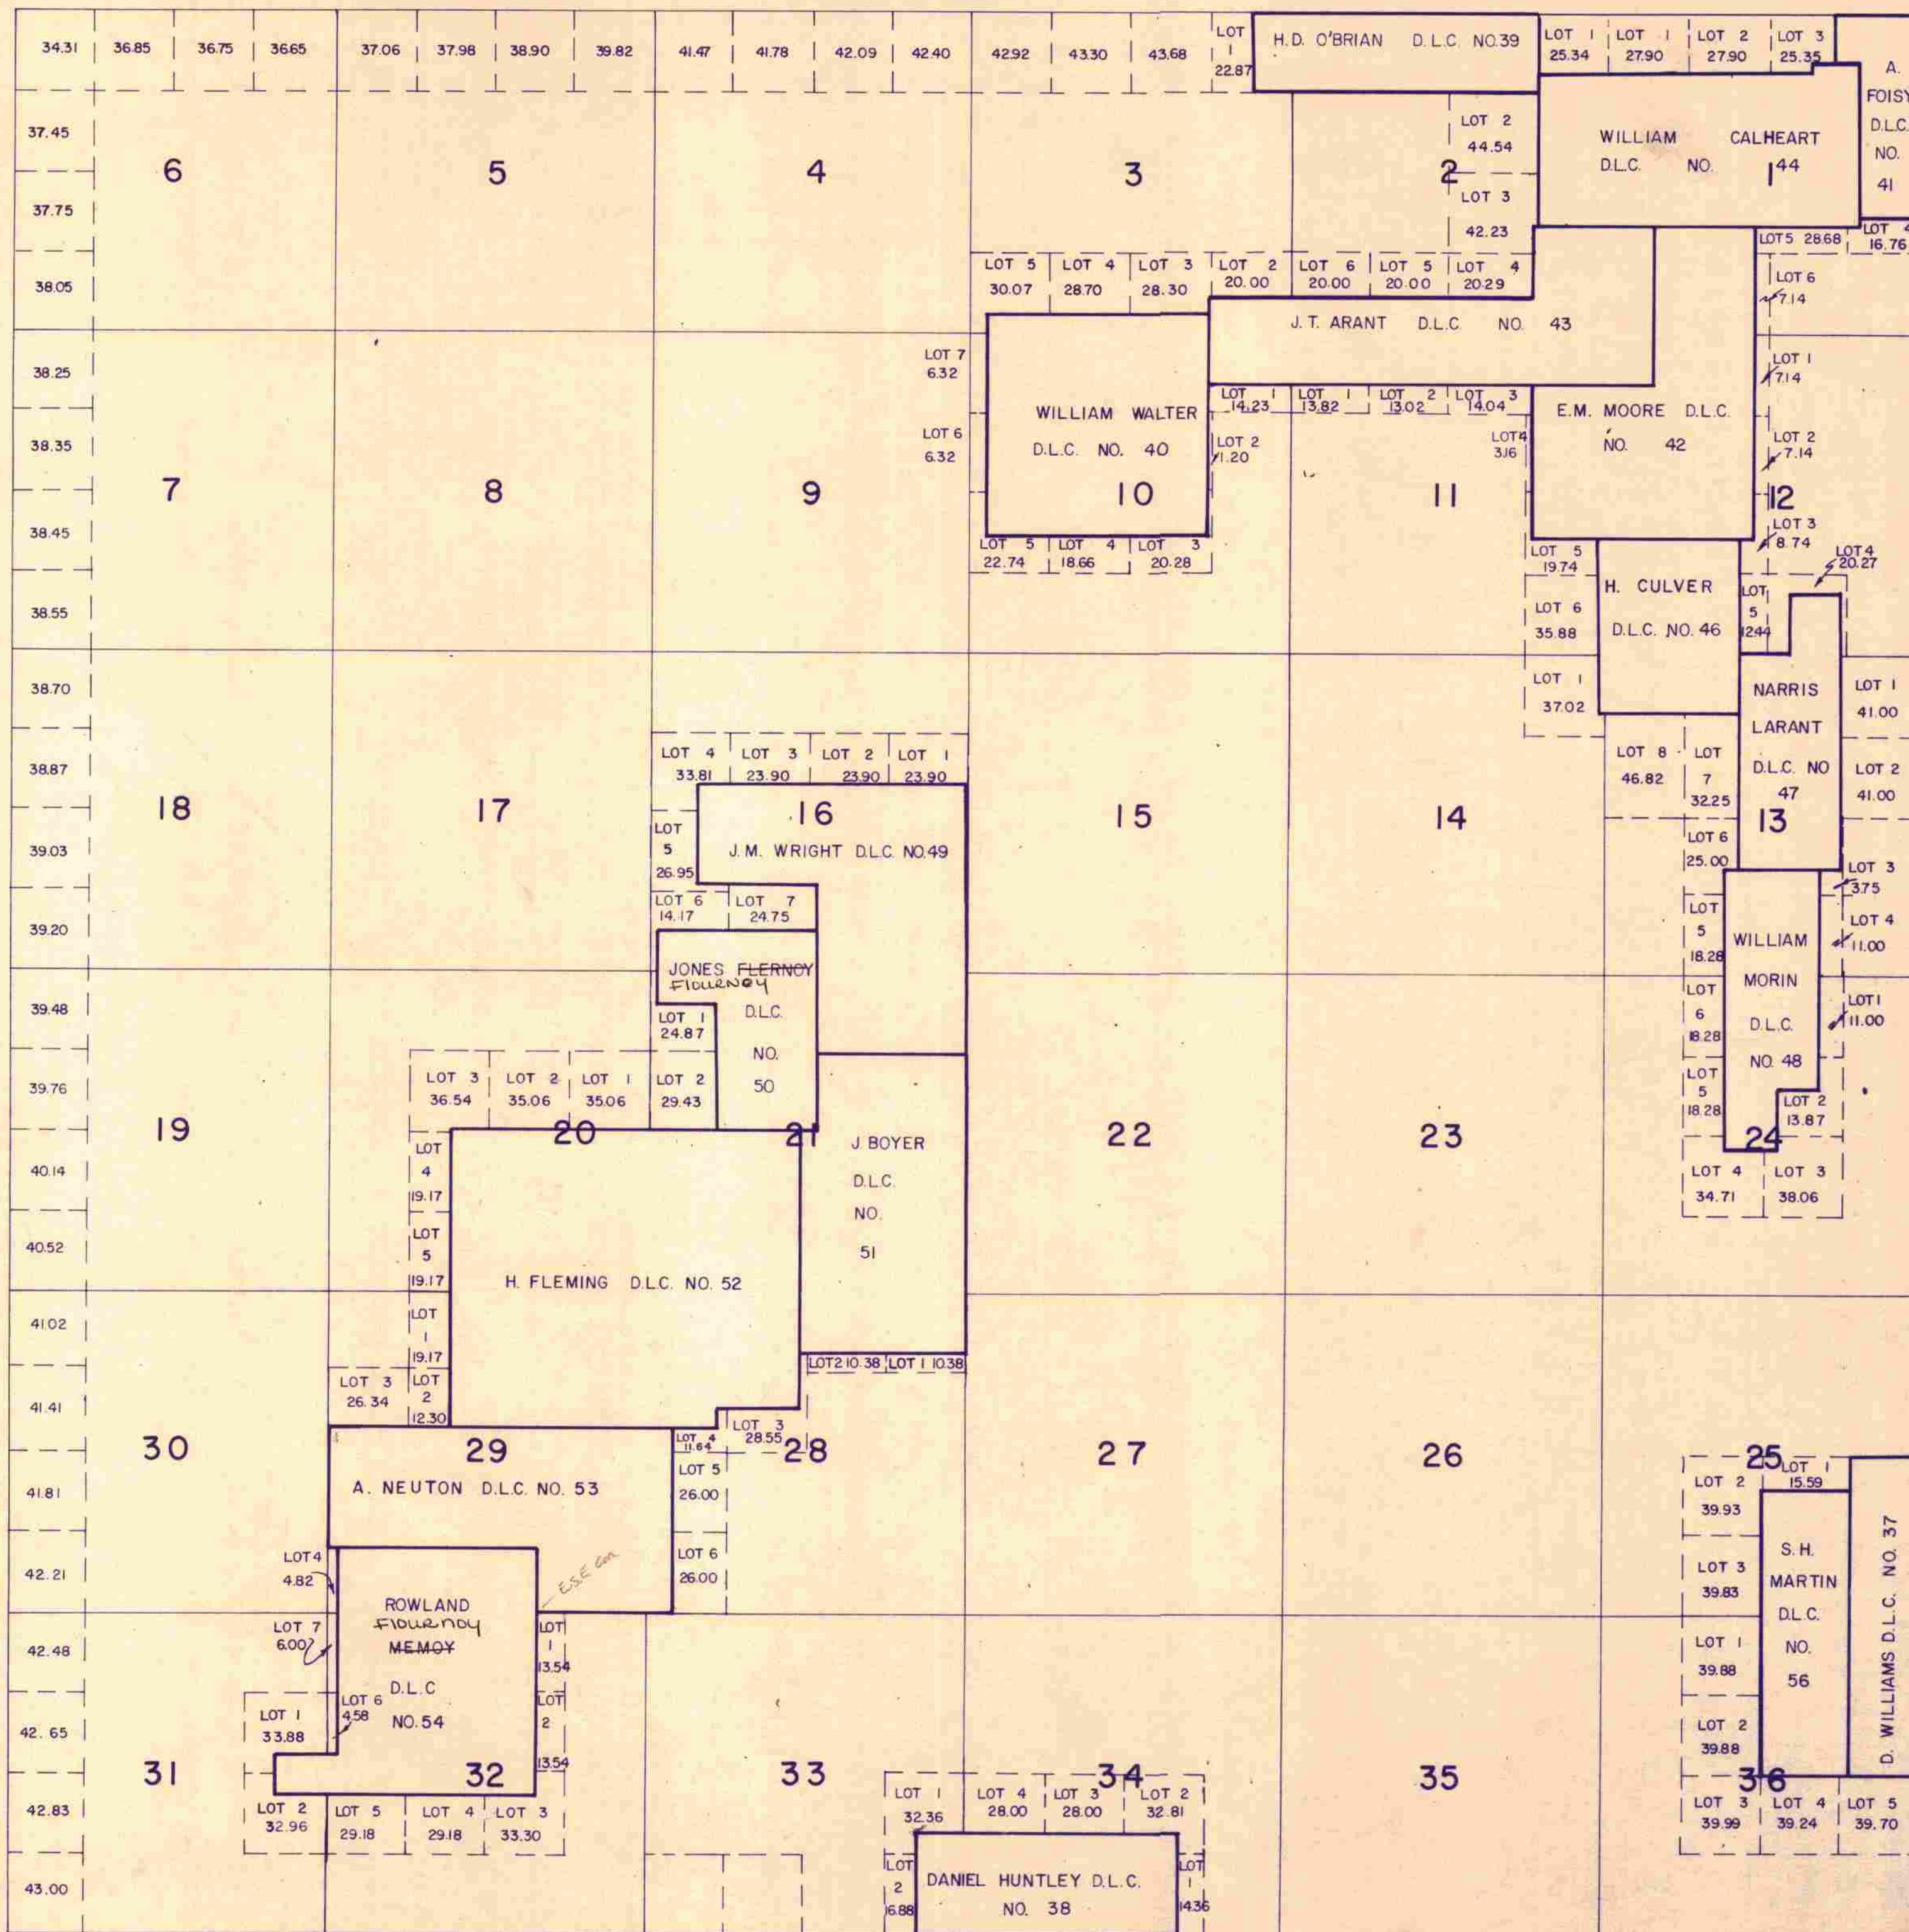

DONATION LAND CLAIM INDEX
T27S R7W

DLC INDEX
T27S R7W

NOT TO SCALE

THIS MAP WAS PREPARED FOR
ASSESSMENT PURPOSE ONLY.

DLC INDEX
T27S R7W