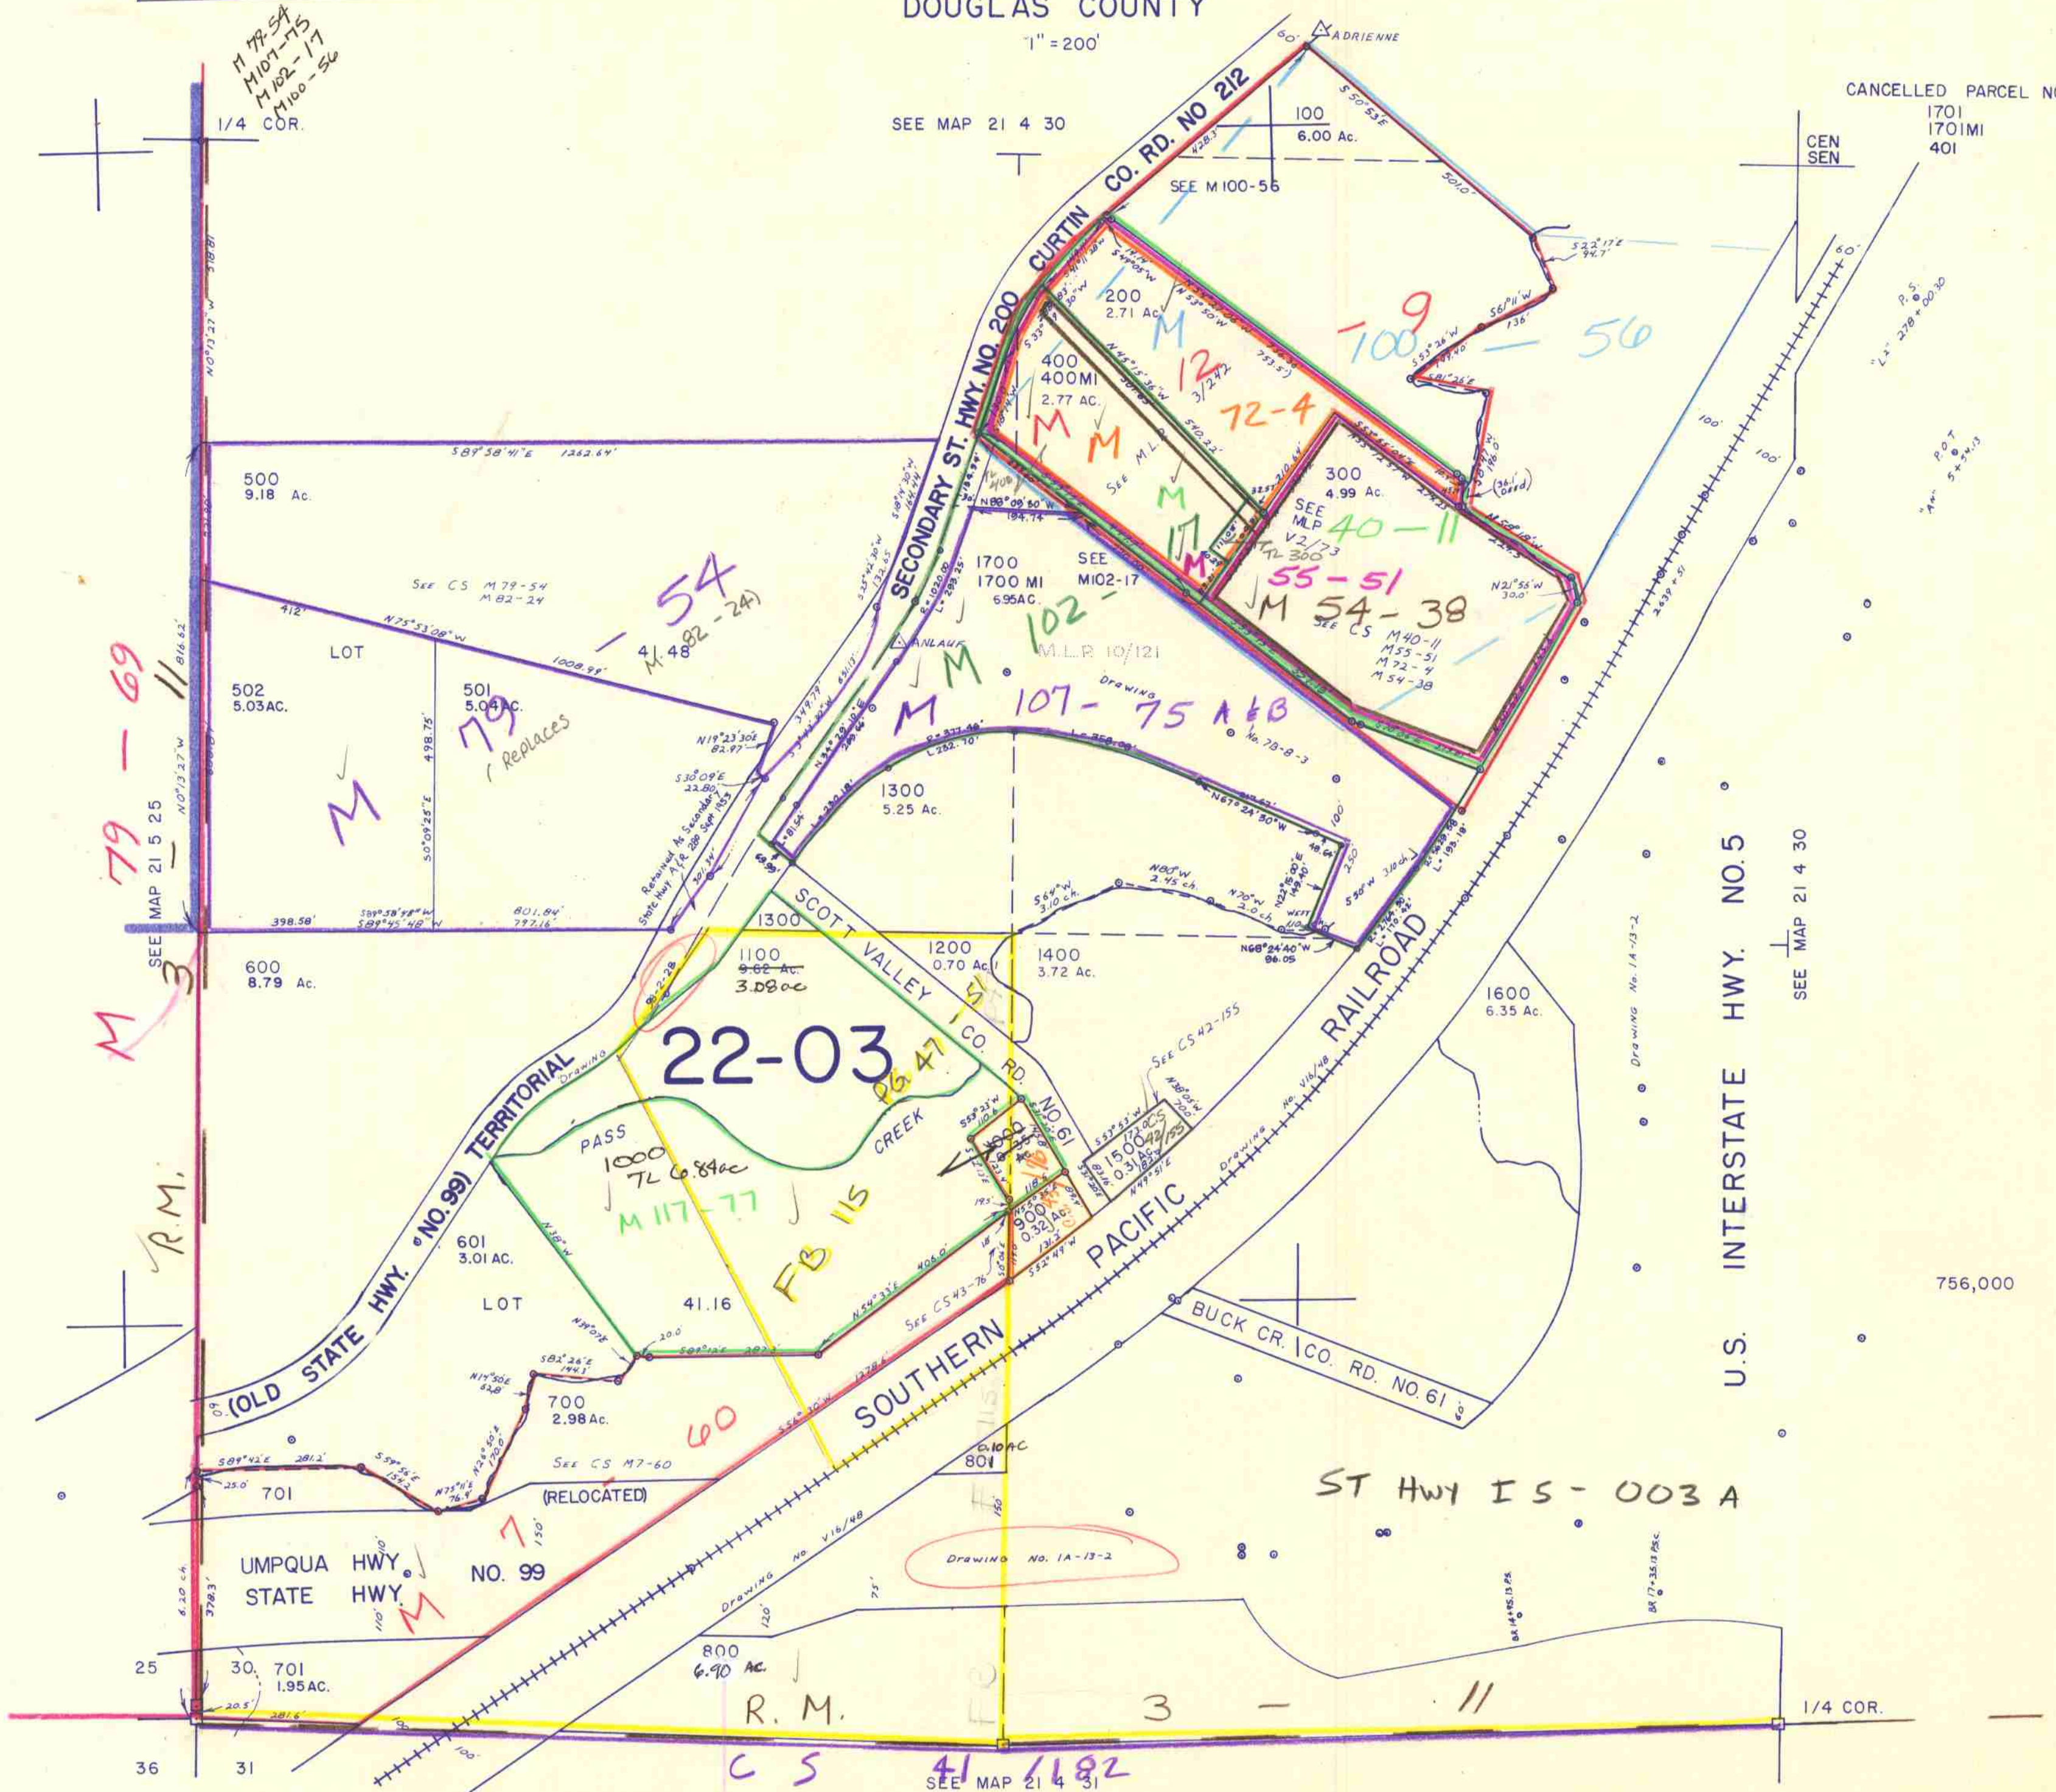

THIS MAP WAS PREPARED FOR ASSESSMENT PURPOSE ONLY.

SW1/4 SEC. 30 T.21S. R.4W. W.M.
DOUGLAS COUNTY

REVISED ON
4-5-93

21 4 30C

1" = 200'

SEE MAP 21 4 30

CANCELLED PARCEL NO.
1701
1701MI
401

M 79-69